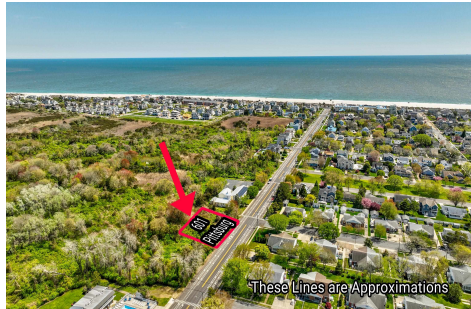

# Berger Realty

Since 1926

Berger Realty, Inc.  
3160 Asbury Avenue  
Ocean City, NJ 08226  
1-877-237-4371 / 609-399-0076  
info@bergerrealty.com

601 Pittsburgh, Cape May, NJ, 08204

Price \$1,500,000.00

### COMMENTS

125' x 125' single family home building lot within close proximity to the beach and Marina District....