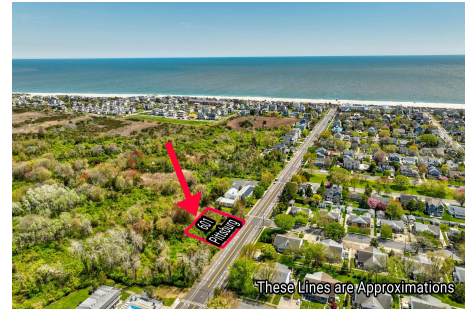

### COMMENTS

125' x 125' single family home building lot within close proximity to the beach and Marina District....

# Berger Realty

Since 1926

Berger Realty, Inc.  
3160 Asbury Avenue  
Ocean City, NJ 08226  
1-877-237-4371 / 609-399-0076  
info@bergerrealty.com

601 Pittsburgh, Cape May, NJ, 08204

Price \$1,500,000.00