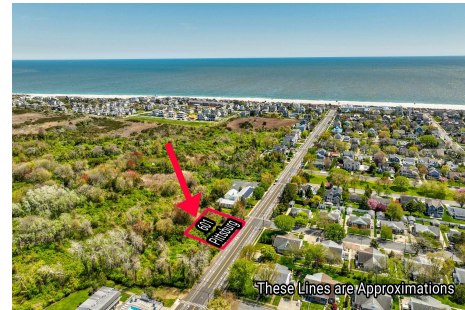

Berger Realty

Since 1926

Berger Realty, Inc.
3160 Asbury Avenue
Ocean City, NJ 08226
1-877-237-4371 / 609-399-0076
info@bergerrealty.com

601 Pittsburgh, Cape May, NJ, 08204

Price \$1,500,000.00

PROPERTY DETAILS

Total Rooms	
Bedrooms	0
Baths Full	0
Baths Half	0
Year Built	
Type	Residential Vacant Lot
Block Number	1167
Listing #	241233
Taxes	541.00

COMMENTS

125' x 125' single family home building lot within close proximity to the beach and Marina District....

PROPERTY FEATURES

CONTACT

Ask for Joe Young
Berger Realty Inc
3160 Asbury Avenue, Ocean City
Call:
Email to: jty@bergerrealty.com

Scan to see Property page.

Berger Realty

Since 1926

Berger Realty, Inc.
3160 Asbury Avenue
Ocean City, NJ 08226
1-877-237-4371 / 609-399-0076
info@bergerrealty.com

COMMENTS

125' x 125' single family home building lot within close proximity to the beach and Marina District....

PROPERTY FEATURES

CONTACT

Ask for Joe Young
Berger Realty Inc
3160 Asbury Avenue, Ocean City
Call:
Email to: jty@bergerrealty.com