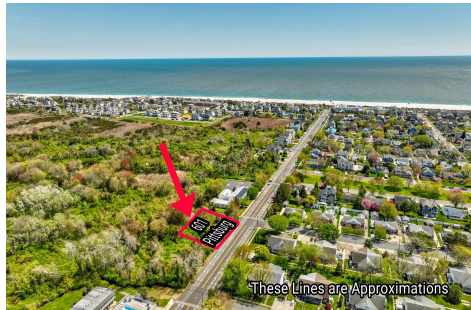

Berger Realty

Since 1926

Berger Realty, Inc.
3160 Asbury Avenue
Ocean City, NJ 08226
1-877-237-4371 / 609-399-0076
info@bergerrealty.com

601 Pittsburgh, Cape May, NJ, 08204

Price \$1,500,000.00

PROPERTY DETAILS

Total Rooms	
Bedrooms	0
Baths Full	0
Baths Half	0
Year Built	
Type	Residential Vacant Lot
Block Number	1167
Listing #	241233
Taxes	541.00

COMMENTS

125' x 125' single family home building lot within close proximity to the beach and Marina District....

601 Pittsburgh, Cape May, NJ, 08204

Price \$1,500,000.00

PROPERTY DETAILS

Total Rooms	
Bedrooms	0
Baths Full	0
Baths Half	0
Year Built	
Type	Residential Vacant Lot
Block Number	1167
Listing #	241233
Taxes	541.00

COMMENTS

125' x 125' single family home building lot within close proximity to the beach and Marina District....

PROPERTY FEATURES

CONTACT

Ask for Joe Young
Berger Realty Inc
3160 Asbury Avenue, Ocean City
Call:
Email to: jty@bergerrealty.com