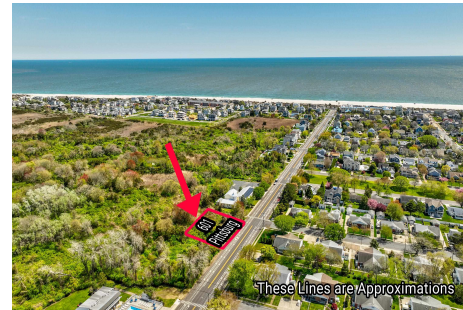

601 Pittsburgh, Cape May, NJ, 08204

Price \$1,500,000.00

PROPERTY DETAILS

Total Rooms	
Bedrooms	0
Baths Full	0
Baths Half	0
Year Built	
Type	Residential Vacant Lot
Block Number	1167
Listing #	241233
Taxes	541.00

COMMENTS

125' x 125' single family home building lot within close proximity to the beach and Marina District....

PROPERTY FEATURES

CONTACT

Ask for Joanne Kelly
Berger Realty Inc
1330 Bay Avenue, Ocean City
Call: 609-425-2106
Email to: jmk@bergerrealty.com

Scan to see Property page.

601 Pittsburgh, Cape May, NJ, 08204

Price \$1,500,000.00

PROPERTY DETAILS

Total Rooms	
Bedrooms	0
Baths Full	0
Baths Half	0
Year Built	
Type	Residential Vacant Lot
Block Number	1167
Listing #	241233
Taxes	541.00