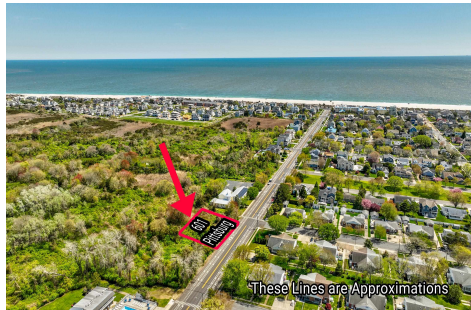

601 Pittsburgh, Cape May, NJ, 08204

Price \$1,500,000.00

PROPERTY DETAILS

Total Rooms	
Bedrooms	0
Baths Full	0
Baths Half	0
Year Built	
Type	Residential Vacant Lot
Block Number	1167
Listing #	241233
Taxes	541.00

COMMENTS

125' x 125' single family home building lot within close proximity to the beach and Marina District....

PROPERTY FEATURES

CONTACT

Ask for Joanne Kelly
Berger Realty Inc
1330 Bay Avenue, Ocean City
Call: 609-425-2106
Email to: jmk@bergerrealty.com

Scan to see Property page.

601 Pittsburgh, Cape May, NJ, 08204

Price \$1,500,000.00

PROPERTY DETAILS

Total Rooms	
Bedrooms	0
Baths Full	0
Baths Half	0
Year Built	
Type	Residential Vacant Lot
Block Number	1167
Listing #	241233
Taxes	541.00