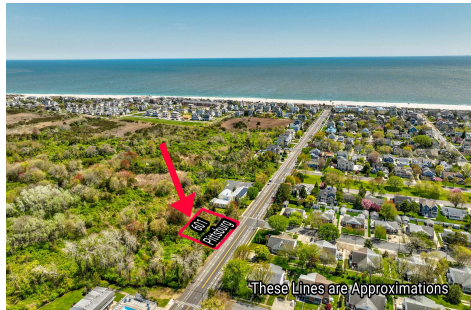

Berger Realty

Since 1926

Berger Realty, Inc.
3160 Asbury Avenue
Ocean City, NJ 08226
1-877-237-4371 / 609-399-0076
info@bergerrealty.com

601 Pittsburgh, Cape May, NJ, 08204

Price \$1,500,000.00

PROPERTY DETAILS

Total Rooms	
Bedrooms	0
Baths Full	0
Baths Half	0
Year Built	
Type	Residential Vacant Lot
Block Number	1167
Listing #	241233
Taxes	541.00

COMMENTS

125' x 125' single family home building lot within close proximity to the beach and Marina District....

601 Pittsburgh, Cape May, NJ, 08204

Price \$1,500,000.00

PROPERTY DETAILS

Total Rooms	
Bedrooms	0
Baths Full	0
Baths Half	0
Year Built	
Type	Residential Vacant Lot
Block Number	1167
Listing #	241233
Taxes	541.00

COMMENTS

125' x 125' single family home building lot within close proximity to the beach and Marina District....

PROPERTY FEATURES

CONTACT

Ask for Susan Goetz
Berger Realty Inc
3160 Asbury Avenue, Ocean City
Call: 609-380-8757
Email to: goe@bergerrealty.com