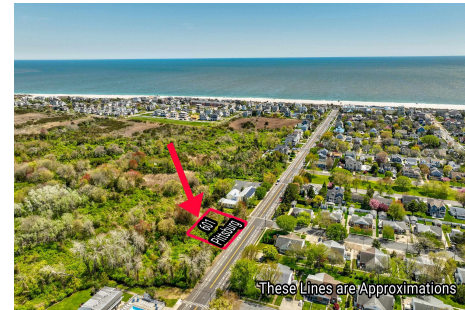

Berger Realty

Since 1926

Berger Realty, Inc.
3160 Asbury Avenue
Ocean City, NJ 08226
1-877-237-4371 / 609-399-0076
info@bergerrealty.com

601 Pittsburgh, Cape May, NJ, 08204

Price \$1,500,000.00

PROPERTY DETAILS

Total Rooms	
Bedrooms	0
Baths Full	0
Baths Half	0
Year Built	
Type	Residential Vacant Lot
Block Number	1167
Listing #	241233
Taxes	541.00

COMMENTS

125' x 125' single family home building lot within close proximity to the beach and Marina District....

PROPERTY FEATURES

CONTACT

Ask for Susan Goetz
Berger Realty Inc
3160 Asbury Avenue, Ocean City
Call: 609-380-8757
Email to: goe@bergerrealty.com

Scan to see Property page.

Berger Realty

Since 1926

Berger Realty, Inc.
3160 Asbury Avenue
Ocean City, NJ 08226
1-877-237-4371 / 609-399-0076
info@bergerrealty.com

COMMENTS

125' x 125' single family home building lot within close proximity to the beach and Marina District....

PROPERTY FEATURES

CONTACT

Ask for Susan Goetz
Berger Realty Inc
3160 Asbury Avenue, Ocean City
Call: 609-380-8757
Email to: goe@bergerrealty.com