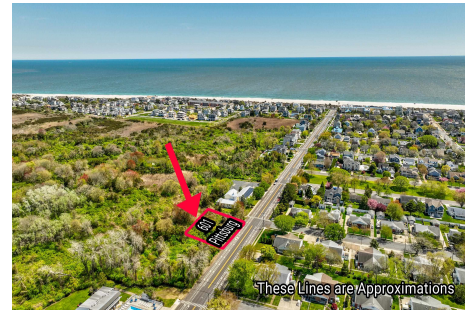

Berger Realty

Since 1926

Ocean 17
1670 Boardwalk
Ocean City, NJ 08226
609-391-0500

oc17@BergerRealty.com

601 Pittsburgh, Cape May, NJ, 08204

Price \$1,500,000.00

PROPERTY DETAILS

Total Rooms	
Bedrooms	0
Baths Full	0
Baths Half	0
Year Built	
Type	Residential Vacant Lot
Block Number	1167
Listing #	241233
Taxes	541.00

COMMENTS

125' x 125' single family home building lot within close proximity to the beach and Marina District....

PROPERTY FEATURES

CONTACT

Ask for Matthew Galownia
Berger Realty Inc
1670 Boardwalk, Ocean City
Call: 609-234-6472
Email to: gmj@bergerrealty.com

Scan to see Property page.

Berger Realty

Since 1926

Ocean 17
1670 Boardwalk
Ocean City, NJ 08226
609-391-0500

oc17@BergerRealty.com

601 Pittsburgh, Cape May, NJ, 08204

Price \$1,500,000.00

PROPERTY DETAILS

Total Rooms	
Bedrooms	0
Baths Full	0
Baths Half	0
Year Built	
Type	Residential Vacant Lot
Block Number	1167
Listing #	241233
Taxes	541.00

COMMENTS

125' x 125' single family home building lot within close proximity to the beach and Marina District....