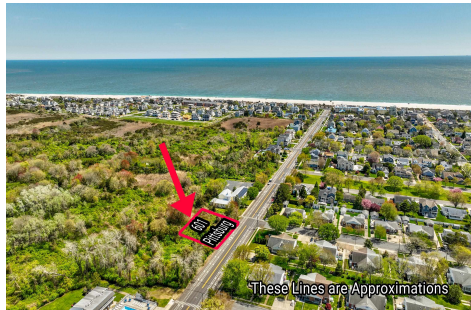

Berger Realty

Since 1926

Ocean 17
1670 Boardwalk
Ocean City, NJ 08226
609-391-0500

oc17@BergerRealty.com

601 Pittsburgh, Cape May, NJ, 08204

Price \$1,500,000.00

PROPERTY DETAILS

Total Rooms	
Bedrooms	0
Baths Full	0
Baths Half	0
Year Built	
Type	Residential Vacant Lot
Block Number	1167
Listing #	241233
Taxes	541.00

COMMENTS

125' x 125' single family home building lot within close proximity to the beach and Marina District....

PROPERTY FEATURES

CONTACT

Ask for Matthew Galownia
Berger Realty Inc
1670 Boardwalk, Ocean City
Call: 609-234-6472
Email to: gmj@bergerrealty.com

Scan to see Property page.

Berger Realty

Since 1926

Ocean 17
1670 Boardwalk
Ocean City, NJ 08226
609-391-0500

oc17@BergerRealty.com

601 Pittsburgh, Cape May, NJ, 08204

Price \$1,500,000.00

PROPERTY DETAILS

Total Rooms	
Bedrooms	0
Baths Full	0
Baths Half	0
Year Built	
Type	Residential Vacant Lot
Block Number	1167
Listing #	241233
Taxes	541.00

COMMENTS

125' x 125' single family home building lot within close proximity to the beach and Marina District....