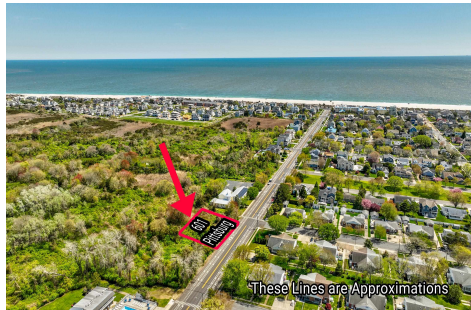

# Berger Realty

Since 1926

Berger Realty, Inc.  
3160 Asbury Avenue  
Ocean City, NJ 08226  
1-877-237-4371 / 609-399-0076  
info@bergerrealty.com

601 Pittsburgh, Cape May, NJ, 08204

Price \$1,500,000.00

### COMMENTS

125' x 125' single family home building lot within close proximity to the beach and Marina District....