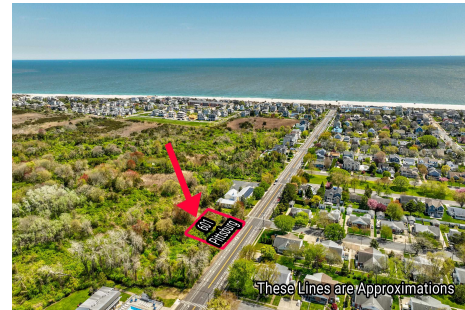

### COMMENTS

125' x 125' single family home building lot within close proximity to the beach and Marina District....

# Berger Realty

Since 1926

Berger Realty, Inc.  
3160 Asbury Avenue  
Ocean City, NJ 08226  
1-877-237-4371 / 609-399-0076  
info@bergerrealty.com

601 Pittsburgh, Cape May, NJ, 08204

Price \$1,500,000.00