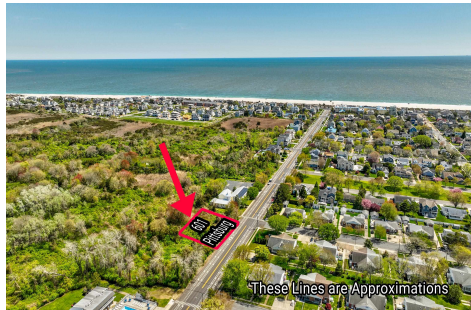

# Berger Realty

Since 1928

Berger Realty, Inc  
1330 Bay Avenue  
Ocean City, NJ 08226  
609-391-1330/609-391-1300  
info@bergerrealty.com

601 Pittsburgh, Cape May, NJ, 08204

Price \$1,500,000.00

### COMMENTS

125' x 125' single family home building lot within close proximity to the beach and Marina District....