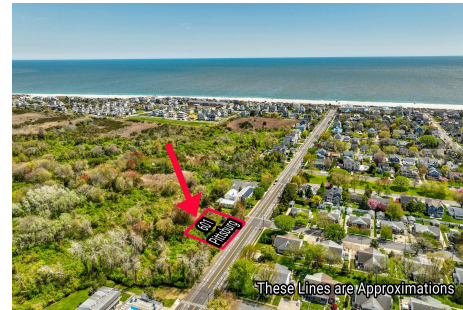

### COMMENTS

125' x 125' single family home building lot within close proximity to the beach and Marina District....

# Berger Realty

Since 1928

Berger Realty, Inc  
1330 Bay Avenue  
Ocean City, NJ 08226  
609-391-1330/609-391-1300  
info@bergerrealty.com

601 Pittsburgh, Cape May, NJ, 08204

Price \$1,500,000.00