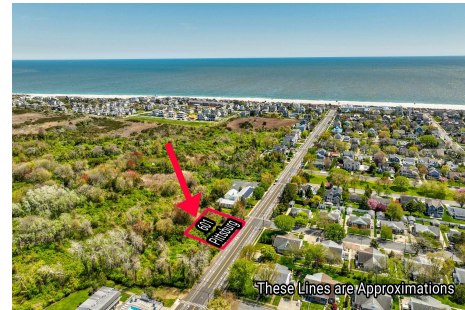

Berger Realty

Since 1926

Berger Realty, Inc.
3160 Asbury Avenue
Ocean City, NJ 08226
1-877-237-4371 / 609-399-0076
info@bergerrealty.com

601 Pittsburgh, Cape May, NJ, 08204

Price \$1,500,000.00

PROPERTY DETAILS

Total Rooms	
Bedrooms	0
Baths Full	0
Baths Half	0
Year Built	
Type	Residential Vacant Lot
Block Number	1167
Listing #	241233
Taxes	541.00

COMMENTS

125' x 125' single family home building lot within close proximity to the beach and Marina District....

601 Pittsburgh, Cape May, NJ, 08204

Price \$1,500,000.00

PROPERTY DETAILS

Total Rooms	
Bedrooms	0
Baths Full	0
Baths Half	0
Year Built	
Type	Residential Vacant Lot
Block Number	1167
Listing #	241233
Taxes	541.00

COMMENTS

125' x 125' single family home building lot within close proximity to the beach and Marina District....

PROPERTY FEATURES

CONTACT

Ask for Donna Brown
Berger Realty Inc
3160 Asbury Avenue, Ocean City
Call: 609-425-8352
Email to: dmb@bergerrealty.com