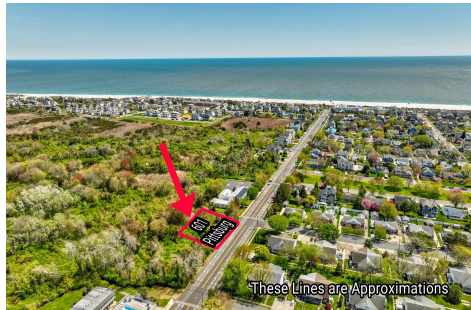

Berger Realty

Since 1926

Berger Realty, Inc.
3160 Asbury Avenue
Ocean City, NJ 08226
1-877-237-4371 / 609-399-0076
info@bergerrealty.com

601 Pittsburgh, Cape May, NJ, 08204

Price \$1,500,000.00

PROPERTY DETAILS

Total Rooms	
Bedrooms	0
Baths Full	0
Baths Half	0
Year Built	
Type	Residential Vacant Lot
Block Number	1167
Listing #	241233
Taxes	541.00

COMMENTS

125' x 125' single family home building lot within close proximity to the beach and Marina District....

601 Pittsburgh, Cape May, NJ, 08204

Price \$1,500,000.00

PROPERTY DETAILS

Total Rooms	
Bedrooms	0
Baths Full	0
Baths Half	0
Year Built	
Type	Residential Vacant Lot
Block Number	1167
Listing #	241233
Taxes	541.00

COMMENTS

125' x 125' single family home building lot within close proximity to the beach and Marina District....

PROPERTY FEATURES

CONTACT

Ask for Donna Brown
Berger Realty Inc
3160 Asbury Avenue, Ocean City
Call: 609-425-8352
Email to: dmb@bergerrealty.com