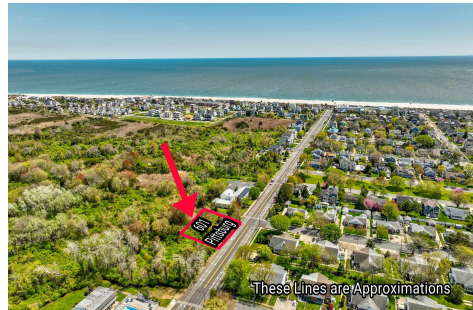

Berger Realty

Since 1926

Berger Realty, Inc.
3160 Asbury Avenue
Ocean City, NJ 08226
1-877-237-4371 / 609-399-0076
info@bergerrealty.com

601 Pittsburgh, Cape May, NJ, 08204

Price \$1,500,000.00

PROPERTY DETAILS

Total Rooms	
Bedrooms	0
Baths Full	0
Baths Half	0
Year Built	
Type	Residential Vacant Lot
Block Number	1167
Listing #	241233
Taxes	541.00

COMMENTS

125' x 125' single family home building lot within close proximity to the beach and Marina District....

601 Pittsburgh, Cape May, NJ, 08204

Price \$1,500,000.00

PROPERTY DETAILS

Total Rooms	
Bedrooms	0
Baths Full	0
Baths Half	0
Year Built	
Type	Residential Vacant Lot
Block Number	1167
Listing #	241233
Taxes	541.00

COMMENTS

125' x 125' single family home building lot within close proximity to the beach and Marina District....

PROPERTY FEATURES

CONTACT

Ask for Dawn Warren
Berger Realty Inc
3160 Asbury Avenue, Ocean City
Call: 609-432-4966
Email to: dew@bergerrealty.com