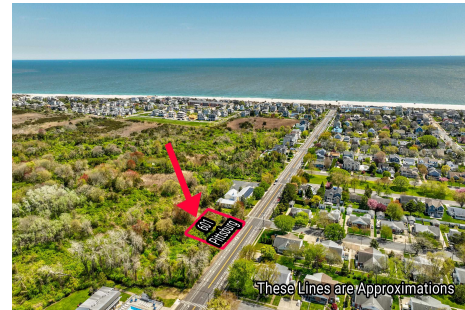

Berger Realty

Since 1926

Berger Realty, Inc.
3160 Asbury Avenue
Ocean City, NJ 08226
1-877-237-4371 / 609-399-0076
info@bergerrealty.com

601 Pittsburgh, Cape May, NJ, 08204

Price \$1,500,000.00

PROPERTY DETAILS

Total Rooms	
Bedrooms	0
Baths Full	0
Baths Half	0
Year Built	
Type	Residential Vacant Lot
Block Number	1167
Listing #	241233
Taxes	541.00

COMMENTS

125' x 125' single family home building lot within close proximity to the beach and Marina District....

601 Pittsburgh, Cape May, NJ, 08204

Price \$1,500,000.00

PROPERTY DETAILS

Total Rooms	
Bedrooms	0
Baths Full	0
Baths Half	0
Year Built	
Type	Residential Vacant Lot
Block Number	1167
Listing #	241233
Taxes	541.00

COMMENTS

125' x 125' single family home building lot within close proximity to the beach and Marina District....

PROPERTY FEATURES

CONTACT

Ask for Dawn Warren
Berger Realty Inc
3160 Asbury Avenue, Ocean City
Call: 609-432-4966
Email to: dew@bergerrealty.com