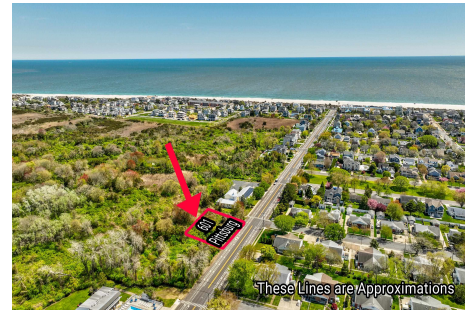

Berger Realty

Since 1926

Ocean 17
1670 Boardwalk
Ocean City, NJ 08226
609-391-0500

oc17@BergerRealty.com

601 Pittsburgh, Cape May, NJ, 08204

Price \$1,500,000.00

PROPERTY DETAILS

Total Rooms	
Bedrooms	0
Baths Full	0
Baths Half	0
Year Built	
Type	Residential Vacant Lot
Block Number	1167
Listing #	241233
Taxes	541.00

COMMENTS

125' x 125' single family home building lot within close proximity to the beach and Marina District....

PROPERTY FEATURES

CONTACT

Ask for Dylan Perry
Berger Realty Inc
1670 Boardwalk, Ocean City
Call: 609-675-6737
Email to: dcp@bergerrealty.com

Scan to see Property page.

Berger Realty

Since 1926

Ocean 17
1670 Boardwalk
Ocean City, NJ 08226
609-391-0500

oc17@BergerRealty.com

601 Pittsburgh, Cape May, NJ, 08204

Price \$1,500,000.00

PROPERTY DETAILS

Total Rooms	
Bedrooms	0
Baths Full	0
Baths Half	0
Year Built	
Type	Residential Vacant Lot
Block Number	1167
Listing #	241233
Taxes	541.00

COMMENTS

125' x 125' single family home building lot within close proximity to the beach and Marina District....