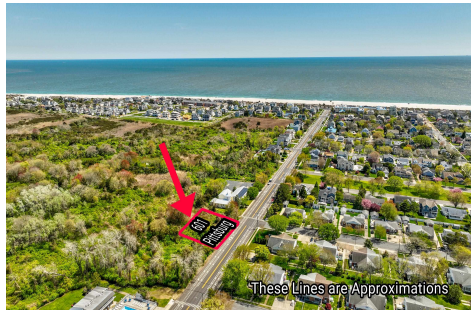

Berger Realty

Since 1926

Ocean 17
1670 Boardwalk
Ocean City, NJ 08226
609-391-0500

oc17@BergerRealty.com

601 Pittsburgh, Cape May, NJ, 08204

Price \$1,500,000.00

PROPERTY DETAILS

Total Rooms	
Bedrooms	0
Baths Full	0
Baths Half	0
Year Built	
Type	Residential Vacant Lot
Block Number	1167
Listing #	241233
Taxes	541.00

COMMENTS

125' x 125' single family home building lot within close proximity to the beach and Marina District....

PROPERTY FEATURES

CONTACT

Ask for Dylan Perry
Berger Realty Inc
1670 Boardwalk, Ocean City
Call: 609-675-6737
Email to: dcp@bergerrealty.com

Scan to see Property page.

Berger Realty

Since 1926

Ocean 17
1670 Boardwalk
Ocean City, NJ 08226
609-391-0500

oc17@BergerRealty.com

601 Pittsburgh, Cape May, NJ, 08204

Price \$1,500,000.00

PROPERTY DETAILS

Total Rooms	
Bedrooms	0
Baths Full	0
Baths Half	0
Year Built	
Type	Residential Vacant Lot
Block Number	1167
Listing #	241233
Taxes	541.00

COMMENTS

125' x 125' single family home building lot within close proximity to the beach and Marina District....