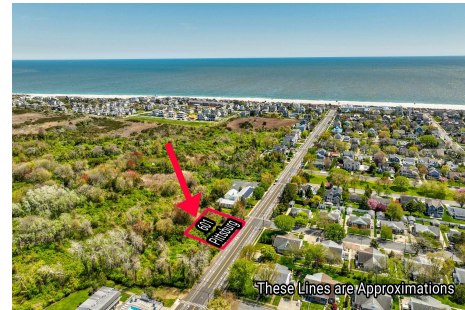

Berger Realty

Since 1926

Berger Realty, Inc
1330 Bay Avenue
Ocean City, NJ 08226
609-391-1330/609-391-1300
info@bergerrealty.com

601 Pittsburgh, Cape May, NJ, 08204

Price \$1,500,000.00

PROPERTY DETAILS

Total Rooms	
Bedrooms	0
Baths Full	0
Baths Half	0
Year Built	
Type	Residential Vacant Lot
Block Number	1167
Listing #	241233
Taxes	541.00

COMMENTS

125' x 125' single family home building lot within close proximity to the beach and Marina District....

PROPERTY FEATURES

CONTACT

Ask for Barbara Fasy
Berger Realty Inc
1330 Bay Avenue, Ocean City
Call: 609-602-4492
Email to: bf@bergerrealty.com

Scan to see Property page.

Berger Realty

Since 1926

Berger Realty, Inc
1330 Bay Avenue
Ocean City, NJ 08226
609-391-1330/609-391-1300
info@bergerrealty.com

601 Pittsburgh, Cape May, NJ, 08204

Price \$1,500,000.00

PROPERTY DETAILS

Total Rooms	
Bedrooms	0
Baths Full	0
Baths Half	0
Year Built	
Type	Residential Vacant Lot
Block Number	1167
Listing #	241233
Taxes	541.00

COMMENTS

125' x 125' single family home building lot within close proximity to the beach and Marina District....