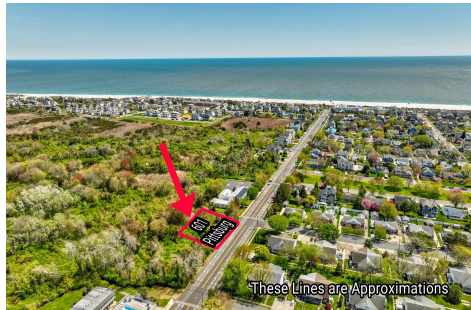

Berger Realty

Since 1926

Berger Realty, Inc
1330 Bay Avenue
Ocean City, NJ 08226
609-391-1330/609-391-1300
info@bergerrealty.com

601 Pittsburgh, Cape May, NJ, 08204

Price \$1,500,000.00

PROPERTY DETAILS

Total Rooms	
Bedrooms	0
Baths Full	0
Baths Half	0
Year Built	
Type	Residential Vacant Lot
Block Number	1167
Listing #	241233
Taxes	541.00

COMMENTS

125' x 125' single family home building lot within close proximity to the beach and Marina District....

PROPERTY FEATURES

CONTACT

Ask for Barbara Fasy
Berger Realty Inc
1330 Bay Avenue, Ocean City
Call: 609-602-4492
Email to: bf@bergerrealty.com

Scan to see Property page.

Berger Realty

Since 1926

Berger Realty, Inc
1330 Bay Avenue
Ocean City, NJ 08226
609-391-1330/609-391-1300
info@bergerrealty.com

601 Pittsburgh, Cape May, NJ, 08204

Price \$1,500,000.00

PROPERTY DETAILS

Total Rooms	
Bedrooms	0
Baths Full	0
Baths Half	0
Year Built	
Type	Residential Vacant Lot
Block Number	1167
Listing #	241233
Taxes	541.00

COMMENTS

125' x 125' single family home building lot within close proximity to the beach and Marina District....