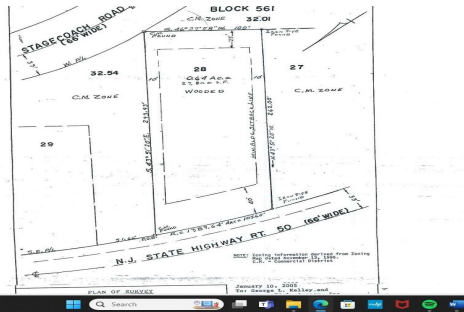

Berger Realty

Since 1926

Berger Realty, Inc.
3160 Asbury Avenue
Ocean City, NJ 08226
1-877-237-4371 / 609-399-0076
info@bergerrealty.com

57 Route 50, Seaville, NJ, 08230

Price \$299,000.00

PROPERTY DETAILS

Total Rooms	0
Bedrooms	0
Baths Full	
Baths Half	
Year Built	
Type	Commercial/Industrial
Block Number	561
Listing #	241221
Taxes	1772.00

COMMENTS

Location, Location, Location!! On the Highly traveled Rt 50 this high visibility lot location is close to access of Garden State Parkway and Rt. 9. Zoned TC- Town Commercial opens the door to multiple uses adding to the property's flexibility and desirability. Proposed Architectural layout on file. Well and septic permits previously granted and on file with township. Ju...

PROPERTY DETAILS

Total Rooms	0
Bedrooms	0
Baths Full	
Baths Half	
Year Built	
Type	Commercial/Industrial
Block Number	561
Listing #	241221
Taxes	1772.00

COMMENTS

Location, Location, Location!! On the Highly traveled Rt 50 this high visibility lot location is close to access of Garden State Parkway and Rt. 9. Zoned TC- Town Commercial opens the door to multiple uses adding to the property's flexibility and desirability. Proposed Architectural layout on file. Well and septic permits previously granted and on file with township. Ju...