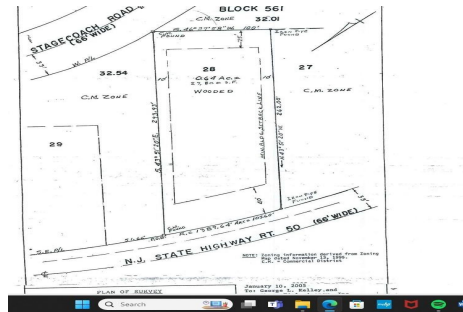

Total Rooms	0
Bedrooms	0
Baths Full	
Baths Half	
Year Built	
Type	Commercial/Industrial
Block Number	561
Listing #	241221
Taxes	1772.00

COMMENTS

Location, Location, Location!! On the Highly traveled Rt 50 this high visibility lot location is close to access of Garden State Parkway and Rt. 9. Zoned TC- Town Commercial opens the door to multiple uses adding to the property's flexibility and desirability. Proposed Architectural layout on file. Well and septic permits previously granted and on file with township. Ju...

Scan to see Property page.

Berger Realty

Since 1926

Berger Realty, Inc.
3160 Asbury Avenue
Ocean City, NJ 08226
1-877-237-4371 / 609-399-0076
info@bergerrealty.com

57 Route 50, Seaville, NJ, 08230

Price \$299,000.00

PROPERTY DETAILS

Total Rooms	0
Bedrooms	0
Baths Full	
Baths Half	
Year Built	
Type	Commercial/Industrial
Block Number	561
Listing #	241221
Taxes	1772.00

COMMENTS

Location, Location, Location!! On the Highly traveled Rt 50 this high visibility lot location is close to access of Garden State Parkway and Rt. 9. Zoned TC- Town Commercial opens the door to multiple uses adding to the property's flexibility and desirability. Proposed Architectural layout on file. Well and septic permits previously granted and on file with township. Ju...