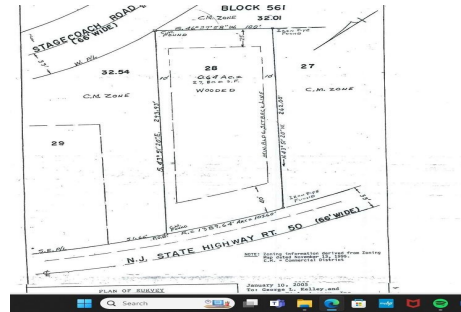

Total Rooms	0
Bedrooms	0
Baths Full	
Baths Half	
Year Built	
Type	Commercial/Industrial
Block Number	561
Listing #	241221
Taxes	1772.00

COMMENTS

Location, Location, Location!! On the Highly traveled Rt 50 this high visibility lot location is close to access of Garden State Parkway and Rt. 9. Zoned TC- Town Commercial opens the door to multiple uses adding to the property's flexibility and desirability. Proposed Architectural layout on file. Well and septic permits previously granted and on file with township. Ju...

Scan to see Property page.

Berger Realty

Since 1926

Berger Realty, Inc.
3160 Asbury Avenue
Ocean City, NJ 08226
1-877-237-4371 / 609-399-0076
info@bergerrealty.com

57 Route 50, Seaville, NJ, 08230

Price \$299,000.00

PROPERTY DETAILS

Total Rooms	0
Bedrooms	0
Baths Full	
Baths Half	
Year Built	
Type	Commercial/Industrial
Block Number	561
Listing #	241221
Taxes	1772.00

COMMENTS

Location, Location, Location!! On the Highly traveled Rt 50 this high visibility lot location is close to access of Garden State Parkway and Rt. 9. Zoned TC- Town Commercial opens the door to multiple uses adding to the property's flexibility and desirability. Proposed Architectural layout on file. Well and septic permits previously granted and on file with township. Ju...