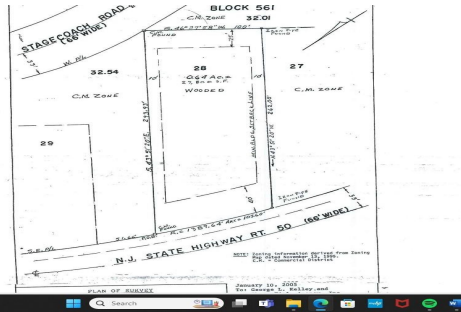

Total Rooms	0
Bedrooms	0
Baths Full	
Baths Half	
Year Built	
Type	Commercial/Industrial
Block Number	561
Listing #	241221
Taxes	1772.00

COMMENTS

Location, Location, Location!! On the Highly traveled Rt 50 this high visibility lot location is close to access of Garden State Parkway and Rt. 9. Zoned TC- Town Commercial opens the door to multiple uses adding to the property's flexibility and desirability. Proposed Architectural layout on file. Well and septic permits previously granted and on file with township. Ju...

PROPERTY DETAILS

Total Rooms	0
Bedrooms	0
Baths Full	
Baths Half	
Year Built	
Type	Commercial/Industrial
Block Number	561
Listing #	241221
Taxes	1772.00

COMMENTS

Location, Location, Location!! On the Highly traveled Rt 50 this high visibility lot location is close to access of Garden State Parkway and Rt. 9. Zoned TC- Town Commercial opens the door to multiple uses adding to the property's flexibility and desirability. Proposed Architectural layout on file. Well and septic permits previously granted and on file with township. Ju...