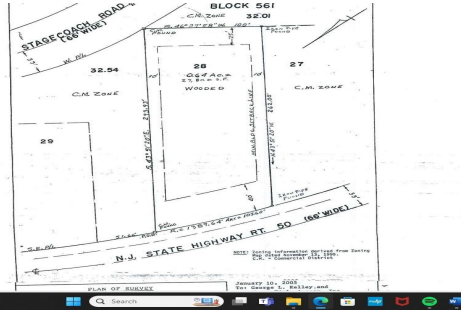

Total Rooms	0
Bedrooms	0
Baths Full	
Baths Half	
Year Built	
Type	Commercial/Industrial
Block Number	561
Listing #	241221
Taxes	1772.00

COMMENTS

Location, Location, Location!! On the Highly traveled Rt 50 this high visibility lot location is close to access of Garden State Parkway and Rt. 9. Zoned TC- Town Commercial opens the door to multiple uses adding to the property's flexibility and desirability. Proposed Architectural layout on file. Well and septic permits previously granted and on file with township. Ju...

PROPERTY DETAILS

Total Rooms	0
Bedrooms	0
Baths Full	
Baths Half	
Year Built	
Type	Commercial/Industrial
Block Number	561
Listing #	241221
Taxes	1772.00

COMMENTS

Location, Location, Location!! On the Highly traveled Rt 50 this high visibility lot location is close to access of Garden State Parkway and Rt. 9. Zoned TC- Town Commercial opens the door to multiple uses adding to the property's flexibility and desirability. Proposed Architectural layout on file. Well and septic permits previously granted and on file with township. Ju...