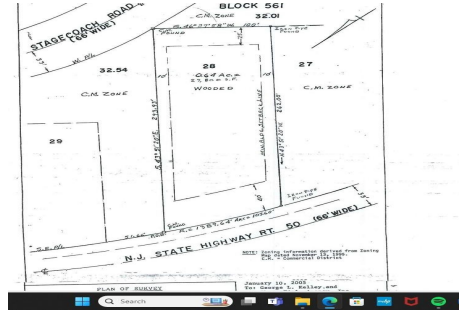

Total Rooms	0
Bedrooms	0
Baths Full	
Baths Half	
Year Built	
Type	Commercial/Industrial
Block Number	561
Listing #	241221
Taxes	1772.00

COMMENTS

Location, Location, Location!! On the Highly traveled Rt 50 this high visibility lot location is close to access of Garden State Parkway and Rt. 9. Zoned TC- Town Commercial opens the door to multiple uses adding to the property's flexibility and desirability. Proposed Architectural layout on file. Well and septic permits previously granted and on file with township. Ju...

Scan to see Property page.

Berger Realty

Since 1924

Berger Realty, Inc.
3160 Asbury Avenue
Ocean City, NJ 08226
1-877-237-4371 / 609-399-0076
info@bergerrealty.com

57 Route 50, Seaville, NJ, 08230

Price \$299,000.00

PROPERTY DETAILS

Total Rooms	0
Bedrooms	0
Baths Full	
Baths Half	
Year Built	
Type	Commercial/Industrial
Block Number	561
Listing #	241221
Taxes	1772.00

COMMENTS

Location, Location, Location!! On the Highly traveled Rt 50 this high visibility lot location is close to access of Garden State Parkway and Rt. 9. Zoned TC- Town Commercial opens the door to multiple uses adding to the property's flexibility and desirability. Proposed Architectural layout on file. Well and septic permits previously granted and on file with township. Ju...