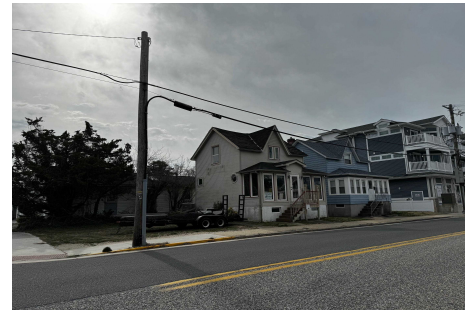

Berger Realty

Since 1928

Berger Realty, Inc.
3160 Asbury Avenue
Ocean City, NJ 08226
1-877-237-4371 / 609-399-0076
info@bergerrealty.com

8505 Landis, Sea Isle City, NJ, 08243

Price \$995,000.00

PROPERTY DETAILS

Total Rooms	
Bedrooms	0
Baths Full	0
Baths Half	0
Year Built	
Type	Mixed Use
Block Number	86.02
Listing #	241007
Taxes	3093.00

COMMENTS

Amazing mixed-use opportunity in a prime location! Explore the included plans for a proposed three-story property, featuring a spacious commercial storefront on the first floor with stunning corner exposure and unique window design. The second floor offers a versatile 1,350square foot commercial space ideal for offices or expanding the lower level. The third floor boasts a...

Scan to see Property page.

Berger Realty

Since 1928

Berger Realty, Inc.
3160 Asbury Avenue
Ocean City, NJ 08226
1-877-237-4371 / 609-399-0076
info@bergerrealty.com

8505 Landis, Sea Isle City, NJ, 08243

Price \$995,000.00