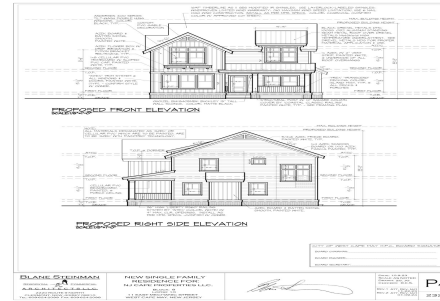

Total Rooms	5
Bedrooms	2
Baths Full	1
Baths Half	0
Year Built	0
Type	Single Family
Block Number	8
Listing #	240902
Taxes	4109.00

COMMENTS

Create the home of your dreams in the historic town of West Cape May. Seller is providing all approvals and architectural drawings created by Blane Steinman. The proposed two-story home includes three bedroom and two and a half baths. First level boasts an open floor plan including the kitchen, living room and two dining areas. The second level hosts three bedrooms and tw...

PROPERTY DETAILS

Total Rooms	5
Bedrooms	2
Baths Full	1
Baths Half	0
Year Built	0
Type	Single Family
Block Number	8
Listing #	240902
Taxes	4109.00

COMMENTS

Create the home of your dreams in the historic town of West Cape May. Seller is providing all approvals and architectural drawings created by Blane Steinman. The proposed two-story home includes three bedroom and two and a half baths. First level boasts an open floor plan including the kitchen, living room and two dining areas. The second level hosts three bedrooms and tw...