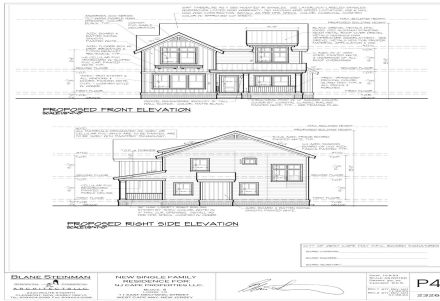

Total Rooms	5
Bedrooms	2
Baths Full	1
Baths Half	0
Year Built	0
Type	Single Family
Block Number	8
Listing #	240902
Taxes	4109.00

COMMENTS

Create the home of your dreams in the historic town of West Cape May. Seller is providing all approvals and architectural drawings created by Blane Steinman. The proposed two-story home includes three bedroom and two and a half baths. First level boasts an open floor plan including the kitchen, living room and two dining areas. The second level hosts three bedrooms and tw...

PROPERTY DETAILS

Total Rooms	5
Bedrooms	2
Baths Full	1
Baths Half	0
Year Built	0
Type	Single Family
Block Number	8
Listing #	240902
Taxes	4109.00

COMMENTS

Create the home of your dreams in the historic town of West Cape May. Seller is providing all approvals and architectural drawings created by Blane Steinman. The proposed two-story home includes three bedroom and two and a half baths. First level boasts an open floor plan including the kitchen, living room and two dining areas. The second level hosts three bedrooms and tw...