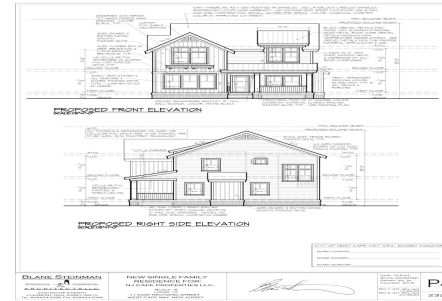

Total Rooms	5
Bedrooms	2
Baths Full	1
Baths Half	0
Year Built	0
Type	Single Family
Block Number	8
Listing #	240902
Taxes	4109.00

COMMENTS

Bring your builder, let them create the home of your dreams in the historic town of West Cape May. Seller is providing all approvals and architectural drawings created by Blane Steinman. The proposed two-story home includes three bedroom and two and a half baths. First level boasts an open floor plan including the kitchen, living room and two dining areas. The second le...

PROPERTY DETAILS

Total Rooms	5
Bedrooms	2
Baths Full	1
Baths Half	0
Year Built	0
Type	Single Family
Block Number	8
Listing #	240902
Taxes	4109.00

COMMENTS

Bring your builder, let them create the home of your dreams in the historic town of West Cape May. Seller is providing all approvals and architectural drawings created by Blane Steinman. The proposed two-story home includes three bedroom and two and a half baths. First level boasts an open floor plan including the kitchen, living room and two dining areas. The second le...