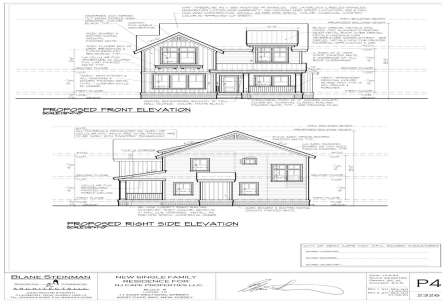

Total Rooms	5
Bedrooms	2
Baths Full	1
Baths Half	0
Year Built	0
Type	Single Family
Block Number	8
Listing #	240902
Taxes	4109.00

COMMENTS

Bring your builder, let them create the home of your dreams in the historic town of West Cape May. Seller is providing all approvals and architectural drawings created by Blane Steinman. The proposed two-story home includes three bedroom and two and a half baths. First level boasts an open floor plan including the kitchen, living room and two dining areas. The second le...

PROPERTY DETAILS

Total Rooms	5
Bedrooms	2
Baths Full	1
Baths Half	0
Year Built	0
Type	Single Family
Block Number	8
Listing #	240902
Taxes	4109.00

COMMENTS

Bring your builder, let them create the home of your dreams in the historic town of West Cape May. Seller is providing all approvals and architectural drawings created by Blane Steinman. The proposed two-story home includes three bedroom and two and a half baths. First level boasts an open floor plan including the kitchen, living room and two dining areas. The second le...