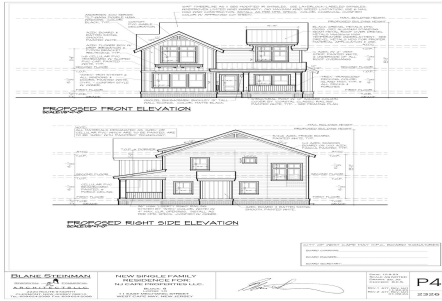

Total Rooms	5
Bedrooms	2
Baths Full	1
Baths Half	0
Year Built	0
Type	Single Family
Block Number	8
Listing #	240902
Taxes	4109.00

COMMENTS

Create the home of your dreams in the historic town of West Cape May. Seller is providing all approvals and architectural drawings created by Blane Steinman. The proposed two-story home includes three bedroom and two and a half baths. First level boasts an open floor plan including the kitchen, living room and two dining areas. The second level hosts three bedrooms and tw...

PROPERTY DETAILS

Total Rooms	5
Bedrooms	2
Baths Full	1
Baths Half	0
Year Built	0
Type	Single Family
Block Number	8
Listing #	240902
Taxes	4109.00

COMMENTS

Create the home of your dreams in the historic town of West Cape May. Seller is providing all approvals and architectural drawings created by Blane Steinman. The proposed two-story home includes three bedroom and two and a half baths. First level boasts an open floor plan including the kitchen, living room and two dining areas. The second level hosts three bedrooms and tw...