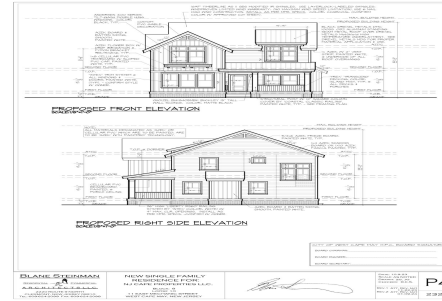

Total Rooms	5
Bedrooms	2
Baths Full	1
Baths Half	0
Year Built	0
Type	Single Family
Block Number	8
Listing #	240902
Taxes	4109.00

COMMENTS

Create the home of your dreams in the historic town of West Cape May. Seller is providing all approvals and architectural drawings created by Blane Steinman. The proposed two-story home includes three bedroom and two and a half baths. First level boasts an open floor plan including the kitchen, living room and two dining areas. The second level hosts three bedrooms and tw...

PROPERTY DETAILS

Total Rooms	5
Bedrooms	2
Baths Full	1
Baths Half	0
Year Built	0
Type	Single Family
Block Number	8
Listing #	240902
Taxes	4109.00

COMMENTS

Create the home of your dreams in the historic town of West Cape May. Seller is providing all approvals and architectural drawings created by Blane Steinman. The proposed two-story home includes three bedroom and two and a half baths. First level boasts an open floor plan including the kitchen, living room and two dining areas. The second level hosts three bedrooms and tw...