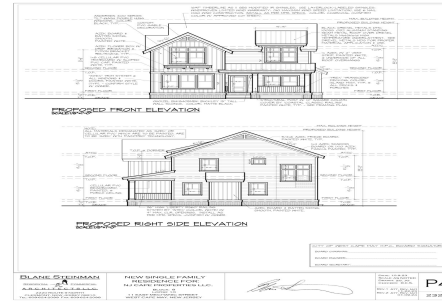

Total Rooms	5
Bedrooms	2
Baths Full	1
Baths Half	0
Year Built	0
Type	Single Family
Block Number	8
Listing #	240902
Taxes	4109.00

COMMENTS

Create the home of your dreams in the historic town of West Cape May. Seller is providing all approvals and architectural drawings created by Blane Steinman. The proposed two-story home includes three bedroom and two and a half baths. First level boasts an open floor plan including the kitchen, living room and two dining areas. The second level hosts three bedrooms and tw...

PROPERTY DETAILS

Total Rooms	5
Bedrooms	2
Baths Full	1
Baths Half	0
Year Built	0
Type	Single Family
Block Number	8
Listing #	240902
Taxes	4109.00

COMMENTS

Create the home of your dreams in the historic town of West Cape May. Seller is providing all approvals and architectural drawings created by Blane Steinman. The proposed two-story home includes three bedroom and two and a half baths. First level boasts an open floor plan including the kitchen, living room and two dining areas. The second level hosts three bedrooms and tw...