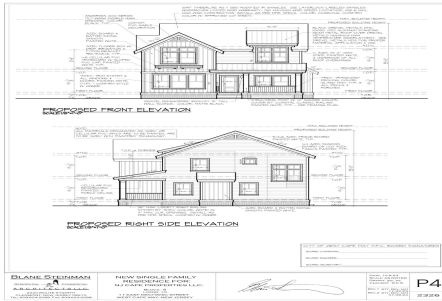

Total Rooms	5
Bedrooms	2
Baths Full	1
Baths Half	0
Year Built	0
Type	Single Family
Block Number	8
Listing #	240902
Taxes	4109.00

COMMENTS

Create the home of your dreams in the historic town of West Cape May. Seller is providing all approvals and architectural drawings created by Blane Steinman. The proposed two-story home includes three bedroom and two and a half baths. First level boasts an open floor plan including the kitchen, living room and two dining areas. The second level hosts three bedrooms and tw...

PROPERTY DETAILS

Total Rooms	5
Bedrooms	2
Baths Full	1
Baths Half	0
Year Built	0
Type	Single Family
Block Number	8
Listing #	240902
Taxes	4109.00

COMMENTS

Create the home of your dreams in the historic town of West Cape May. Seller is providing all approvals and architectural drawings created by Blane Steinman. The proposed two-story home includes three bedroom and two and a half baths. First level boasts an open floor plan including the kitchen, living room and two dining areas. The second level hosts three bedrooms and tw...