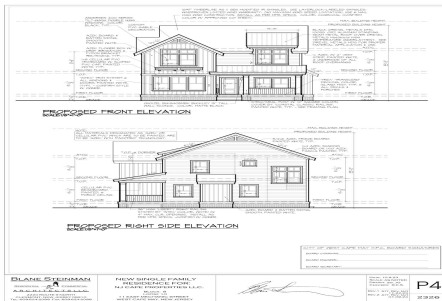

Total Rooms	5
Bedrooms	2
Baths Full	1
Baths Half	0
Year Built	0
Type	Single Family
Block Number	8
Listing #	240902
Taxes	4109.00

COMMENTS

Create the home of your dreams in the historic town of West Cape May. Seller is providing all approvals and architectural drawings created by Blane Steinman. The proposed two-story home includes three bedroom and two and a half baths. First level boasts an open floor plan including the kitchen, living room and two dining areas. The second level hosts three bedrooms and tw...

PROPERTY DETAILS

Total Rooms	5
Bedrooms	2
Baths Full	1
Baths Half	0
Year Built	0
Type	Single Family
Block Number	8
Listing #	240902
Taxes	4109.00

COMMENTS

Create the home of your dreams in the historic town of West Cape May. Seller is providing all approvals and architectural drawings created by Blane Steinman. The proposed two-story home includes three bedroom and two and a half baths. First level boasts an open floor plan including the kitchen, living room and two dining areas. The second level hosts three bedrooms and tw...