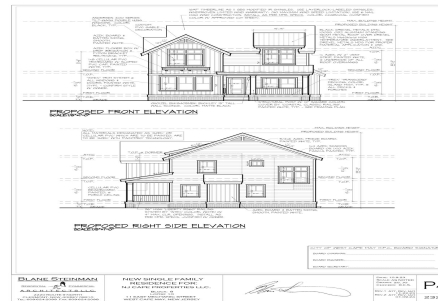

Total Rooms	5
Bedrooms	2
Baths Full	1
Baths Half	0
Year Built	0
Type	Single Family
Block Number	8
Listing #	240902
Taxes	4109.00

COMMENTS

Create the home of your dreams in the historic town of West Cape May. Seller is providing all approvals and architectural drawings created by Blane Steinman. The proposed two-story home includes three bedroom and two and a half baths. First level boasts an open floor plan including the kitchen, living room and two dining areas. The second level hosts three bedrooms and tw...

PROPERTY DETAILS

Total Rooms	5
Bedrooms	2
Baths Full	1
Baths Half	0
Year Built	0
Type	Single Family
Block Number	8
Listing #	240902
Taxes	4109.00

COMMENTS

Create the home of your dreams in the historic town of West Cape May. Seller is providing all approvals and architectural drawings created by Blane Steinman. The proposed two-story home includes three bedroom and two and a half baths. First level boasts an open floor plan including the kitchen, living room and two dining areas. The second level hosts three bedrooms and tw...