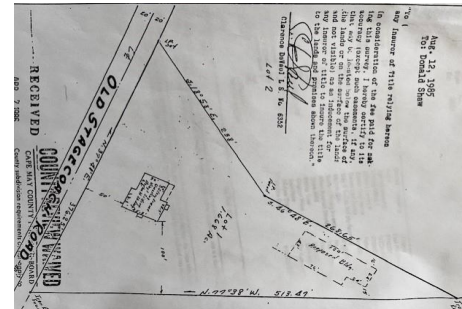

PROPERTY DETAILS

Total Rooms	0
Bedrooms	0
Baths Full	0
Baths Half	0
Year Built	
Type	Residential Vacant Lot
Block Number	568
Listing #	240865
Taxes	1610.00

COMMENTS

Commercial lot in a great location in Upper Township. Property has a foundation which might be useable. Second old foundation on the property that had never been used....

PROPERTY FEATURES

CONTACT

Ask for Joanne Kelly
Berger Realty Inc
1330 Bay Avenue, Ocean City
Call: 609-425-2106
Email to: jmk@bergerrealty.com

Scan to see Property page.