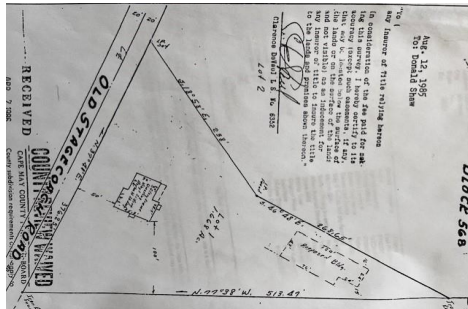

1299 Stagecoach, Palermo, NJ, 08223

Price \$299,000.00

PROPERTY DETAILS

Total Rooms	0
Bedrooms	0
Baths Full	0
Baths Half	0
Year Built	
Type	Residential Vacant Lot
Block Number	568
Listing #	240865
Taxes	1610.00

COMMENTS

Commercial lot in a great location in Upper Township. Property has a foundation which might be useable. Second old foundation on the property that had never been used....

PROPERTY FEATURES

CONTACT

Total Rooms	0
Bedrooms	0
Baths Full	0
Baths Half	0
Year Built	
Type	Residential Vacant Lot
Block Number	568
Listing #	240865
Taxes	1610.00

COMMENTS

Commercial lot in a great location in Upper Township. Property has a foundation which might be useable. Second old foundation on the property that had never been used....