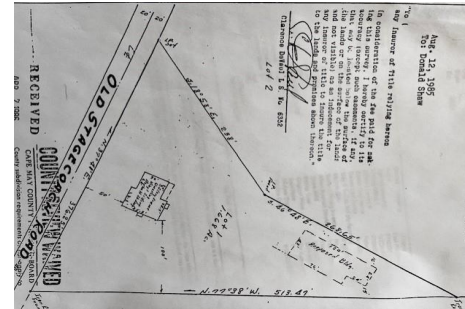

PROPERTY DETAILS

Total Rooms	0
Bedrooms	0
Baths Full	0
Baths Half	0
Year Built	
Type	Residential Vacant Lot
Block Number	568
Listing #	240865
Taxes	1610.00

COMMENTS

Commercial lot in a great location in Upper Township. Property has a foundation which might be useable. Second old foundation on the property that had never been used....

PROPERTY FEATURES

CONTACT

Ask for Dylan Perry
Berger Realty Inc
1670 Boardwalk, Ocean City
Call: 609-675-6737
Email to: dcp@bergerrealty.com

Scan to see Property page.