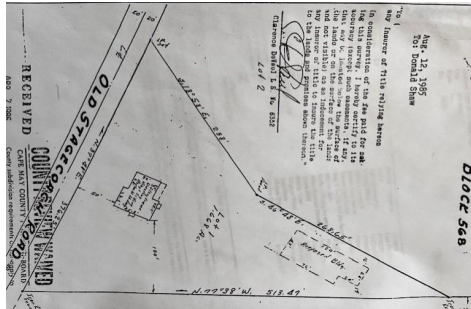

Berger Realty

Since 1926

Ocean 17
1670 Boardwalk
Ocean City, NJ 08226
609-391-0500

oc17@BergerRealty.com

Berger Realty

Since 1926

Ocean 17
1670 Boardwalk
Ocean City, NJ 08226
609-391-0500

oc17@BergerRealty.com

1299 Stagecoach, Palermo, NJ, 08223

Price $299,000.00

PROPERTY DETAILS

Total Rooms	0
Bedrooms	0
Baths Full	0
Baths Half	0
Year Built	
Type	Residential Vacant Lot
Block Number	568
Listing #	240865
Taxes	1610.00

COMMENTS

Commercial lot in a great location in Upper Township. Property has a foundation which might be useable. Second old foundation on the property that had never been used....

PROPERTY FEATURES

CONTACT

Ask for Dylan Perry
Berger Realty Inc
1670 Boardwalk, Ocean City
Call: 609-675-6737
Email to: dcp@bergerrealty.com

Scan to see Property page.

1299 Stagecoach, Palermo, NJ, 08223

Price $299,000.00