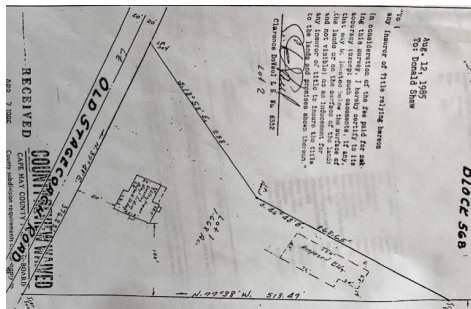

### PROPERTY DETAILS

<b>Total Rooms</b>	0
<b>Bedrooms</b>	0
<b>Baths Full</b>	0
<b>Baths Half</b>	0
<b>Year Built</b>	
<b>Type</b>	Residential Vacant Lot
<b>Block Number</b>	568
<b>Listing #</b>	240865
<b>Taxes</b>	1610.00

### COMMENTS

Commercial lot in a great location in Upper Township. Property has a foundation which might be useable. Second old foundation on the property that had never been used....