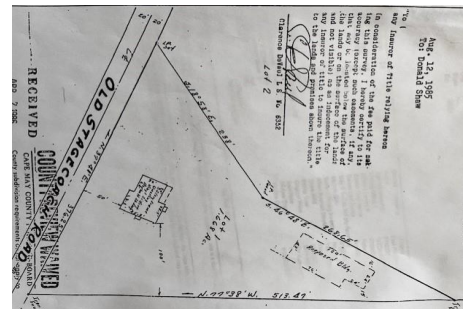

### COMMENTS

Commercial lot in a great location in Upper Township. Property has a foundation which might be useable. Second old foundation on the property that had never been used....

### CONTACT

Ask for Carol Cawley  
Berger Realty Inc  
1330 Bay Avenue, Ocean City  
Call: 609-760-3809  
Email to: clc@bergerrealty.com

Scan to see Property page.

1299 Stagecoach, Palermo, NJ, 08223

Price \$299,000.00

### PROPERTY DETAILS

<b>Total Rooms</b>	0
<b>Bedrooms</b>	0
<b>Baths Full</b>	0
<b>Baths Half</b>	0
<b>Year Built</b>	
<b>Type</b>	Residential Vacant Lot
<b>Block Number</b>	568
<b>Listing #</b>	240865
<b>Taxes</b>	1610.00