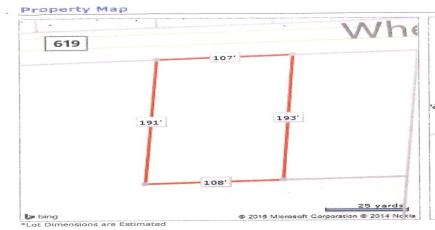

COMMENTS

Buildable lot in Atlantic County. Zoned Res But possible commercial use may be an attainable us with a variance. Flat vacant lard lot on Wheat Rd near Brewster....

PROPERTY FEATURES

CONTACT

Berger Realty Inc
3160 Asbury Ave.
Ocean City, NJ 08226
Call: (609) 399-0076
Email to: info@bergerrealty.com
Web: www.bergerrealty.com

Scan to see Property page.

Berger Realty

Since 1926

Berger Realty, Inc.
3160 Asbury Avenue
Ocean City, NJ 08226
1-877-237-4371 / 609-399-0076
info@bergerrealty.com

383 Wheat, Buena, NJ, 08360

Price \$59,000.00

PROPERTY DETAILS

Total Rooms	
Bedrooms	0
Baths Full	0
Baths Half	0
Year Built	
Type	Residential Vacant Lot
Block Number	207
Listing #	240782
Taxes	2096.00

COMMENTS

Buildable lot in Atlantic County. Zoned Res But possible commercial use may be an attainable us with a variance. Flat vacant lard lot on Wheat Rd near Brewster....