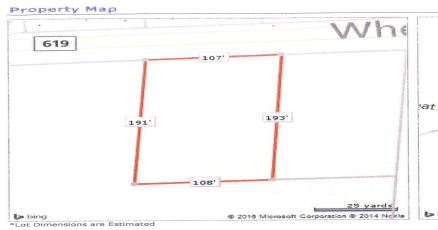

Berger Realty

Since 1926

Berger Realty, Inc.
3160 Asbury Avenue
Ocean City, NJ 08226
1-877-237-4371 / 609-399-0076
info@bergerrealty.com

383 Wheat, Buena, NJ, 08360

Price \$59,000.00

PROPERTY DETAILS

Total Rooms	
Bedrooms	0
Baths Full	0
Baths Half	0
Year Built	
Type	Residential Vacant Lot
Block Number	207
Listing #	240782
Taxes	2096.00

COMMENTS

Buildable lot in Atlantic County. Zoned Res But possible commercial use may be an attainable us with a variance. Flat vacant lard lot on Wheat Rd near Brewster....

PROPERTY FEATURES

CONTACT

Berger Realty Inc
3160 Asbury Ave.
Ocean City, NJ 08226
Call: (609) 399-0076
Email to: info@bergerrealty.com
Web: www.bergerrealty.com

PROPERTY DETAILS

Total Rooms	
Bedrooms	0
Baths Full	0
Baths Half	0
Year Built	
Type	Residential Vacant Lot
Block Number	207
Listing #	240782
Taxes	2096.00

COMMENTS

Buildable lot in Atlantic County. Zoned Res But possible commercial use may be an attainable us with a variance. Flat vacant lard lot on Wheat Rd near Brewster....