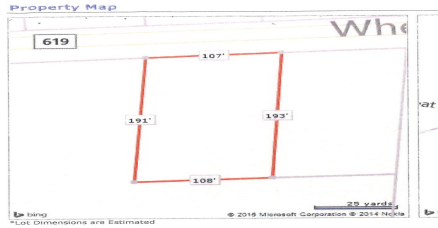

Berger Realty

Since 1926

Berger Realty, Inc.
3160 Asbury Avenue
Ocean City, NJ 08226
1-877-237-4371 / 609-399-0076
info@bergerrealty.com

383 Wheat, Buena, NJ, 08360

Price \$59,000.00

PROPERTY DETAILS

Total Rooms	
Bedrooms	0
Baths Full	0
Baths Half	0
Year Built	
Type	Residential Vacant Lot
Block Number	207
Listing #	240782
Taxes	2096.00

COMMENTS

Buildable lot in Atlantic County. Zoned Res But possible commercial use may be an attainable us with a variance. Flat vacant lard lot on Wheat Rd near Brewster....

PROPERTY FEATURES

CONTACT

Ask for Zachary French
Berger Realty Inc
3160 Asbury Avenue, Ocean City
Call: 609-425-8247
Email to: zcf@bergerrealty.com

PROPERTY DETAILS

Total Rooms	
Bedrooms	0
Baths Full	0
Baths Half	0
Year Built	
Type	Residential Vacant Lot
Block Number	207
Listing #	240782
Taxes	2096.00

COMMENTS

Buildable lot in Atlantic County. Zoned Res But possible commercial use may be an attainable us with a variance. Flat vacant lard lot on Wheat Rd near Brewster....