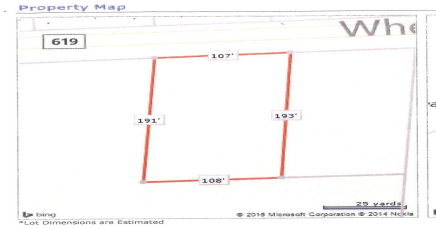

COMMENTS

Buildable lot in Atlantic County. Zoned Res But possible commercial use may be an attainable us with a variance. Flat vacant lard lot on Wheat Rd near Brewster....

PROPERTY FEATURES

CONTACT

Ask for Zachary French
Berger Realty Inc
3160 Asbury Avenue, Ocean City
Call: 609-425-8247
Email to: zcf@bergerrealty.com

PROPERTY DETAILS

Total Rooms	
Bedrooms	0
Baths Full	0
Baths Half	0
Year Built	
Type	Residential Vacant Lot
Block Number	207
Listing #	240782
Taxes	2096.00

COMMENTS

Buildable lot in Atlantic County. Zoned Res But possible commercial use may be an attainable us with a variance. Flat vacant lard lot on Wheat Rd near Brewster....