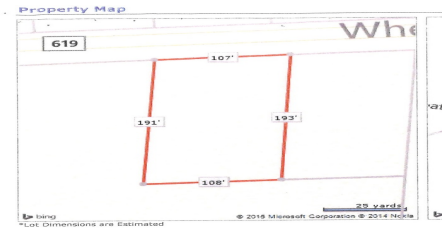

PROPERTY DETAILS

Total Rooms	
Bedrooms	0
Baths Full	0
Baths Half	0
Year Built	
Type	Residential Vacant Lot
Block Number	207
Listing #	240782
Taxes	2096.00

COMMENTS

Buildable lot in Atlantic County. Zoned Res But possible commercial use may be an attainable us with a variance. Flat vacant lard lot on Wheat Rd near Brewster....

PROPERTY FEATURES

CONTACT

Ask for Thomas Horan
Berger Realty Inc
1330 Bay Avenue, Ocean City
Call: 609-602-7330
Email to: tph@bergerrealty.com

Scan to see Property page.