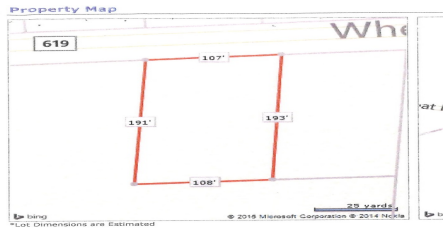

Berger Realty

Since 1926

Berger Realty, Inc
1330 Bay Avenue
Ocean City, NJ 08226
609-391-1330/609-391-1300
info@bergerrealty.com

383 Wheat, Buena, NJ, 08360

Price \$59,000.00

PROPERTY DETAILS

Total Rooms	
Bedrooms	0
Baths Full	0
Baths Half	0
Year Built	
Type	Residential Vacant Lot
Block Number	207
Listing #	240782
Taxes	2096.00

COMMENTS

Buildable lot in Atlantic County. Zoned Res But possible commercial use may be an attainable us with a variance. Flat vacant lard lot on Wheat Rd near Brewster....

PROPERTY FEATURES

CONTACT

Ask for Thomas Horan
Berger Realty Inc
1330 Bay Avenue, Ocean City
Call: 609-602-7330
Email to: tph@bergerrealty.com

Total Rooms	
Bedrooms	0
Baths Full	0
Baths Half	0
Year Built	
Type	Residential Vacant Lot
Block Number	207
Listing #	240782
Taxes	2096.00

COMMENTS

Buildable lot in Atlantic County. Zoned Res But possible commercial use may be an attainable us with a variance. Flat vacant lard lot on Wheat Rd near Brewster....