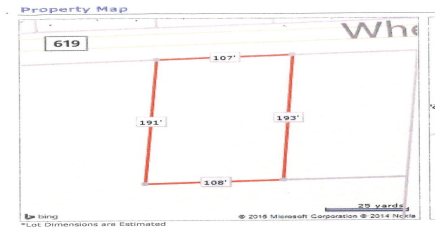

COMMENTS

Buildable lot in Atlantic County. Zoned Res But possible commercial use may be an attainable us with a variance. Flat vacant lard lot on Wheat Rd near Brewster....

PROPERTY FEATURES

CONTACT

Ask for Thomas Byrne
Berger Realty Inc
3160 Asbury Avenue, Ocean City
Call: 215-327-9152
Email to: tfb@bergerrealty.com

Scan to see Property page.

Berger Realty

Since 1926

Berger Realty, Inc.
3160 Asbury Avenue
Ocean City, NJ 08226
1-877-237-4371 / 609-399-0076
info@bergerrealty.com

383 Wheat, Buena, NJ, 08360

Price \$59,000.00

PROPERTY DETAILS

Total Rooms	
Bedrooms	0
Baths Full	0
Baths Half	0
Year Built	
Type	Residential Vacant Lot
Block Number	207
Listing #	240782
Taxes	2096.00

COMMENTS

Buildable lot in Atlantic County. Zoned Res But possible commercial use may be an attainable us with a variance. Flat vacant lard lot on Wheat Rd near Brewster....