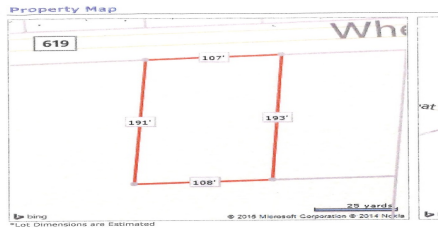

Berger Realty

Since 1926

Berger Realty, Inc.
3160 Asbury Avenue
Ocean City, NJ 08226
1-877-237-4371 / 609-399-0076
info@bergerrealty.com

383 Wheat, Buena, NJ, 08360

Price \$59,000.00

PROPERTY DETAILS

Total Rooms	
Bedrooms	0
Baths Full	0
Baths Half	0
Year Built	
Type	Residential Vacant Lot
Block Number	207
Listing #	240782
Taxes	2096.00

COMMENTS

Buildable lot in Atlantic County. Zoned Res But possible commercial use may be an attainable us with a variance. Flat vacant lard lot on Wheat Rd near Brewster....

PROPERTY FEATURES

CONTACT

Ask for Thomas Byrne
Berger Realty Inc
3160 Asbury Avenue, Ocean City
Call: 215-327-9152
Email to: tfb@bergerrealty.com

PROPERTY DETAILS

Total Rooms	
Bedrooms	0
Baths Full	0
Baths Half	0
Year Built	
Type	Residential Vacant Lot
Block Number	207
Listing #	240782
Taxes	2096.00

COMMENTS

Buildable lot in Atlantic County. Zoned Res But possible commercial use may be an attainable us with a variance. Flat vacant lard lot on Wheat Rd near Brewster....