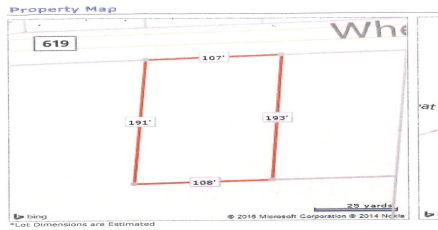

Berger Realty

Since 1926

Berger Realty, Inc.
55th & Haven Avenue
Ocean City, NJ 08226
609-399-0040

info@bergerrealty.com

383 Wheat, Buena, NJ, 08360

Price \$59,000.00

PROPERTY DETAILS

Total Rooms	
Bedrooms	0
Baths Full	0
Baths Half	0
Year Built	
Type	Residential Vacant Lot
Block Number	207
Listing #	240782
Taxes	2096.00

COMMENTS

Buildable lot in Atlantic County. Zoned Res But possible commercial use may be attainable us with a variance. Flat vacant lard lot on Wheat Rd near Brewster....

PROPERTY FEATURES

CONTACT

Ask for Rodman Pierce
Berger Realty Inc
109 E 55th St., Ocean City
Call: 609-425-8862
Email to: rpp@bergerrealty.com

Total Rooms	
Bedrooms	0
Baths Full	0
Baths Half	0
Year Built	
Type	Residential Vacant Lot
Block Number	207
Listing #	240782
Taxes	2096.00

COMMENTS

Buildable lot in Atlantic County. Zoned Res But possible commercial use may be attainable us with a variance. Flat vacant lard lot on Wheat Rd near Brewster....