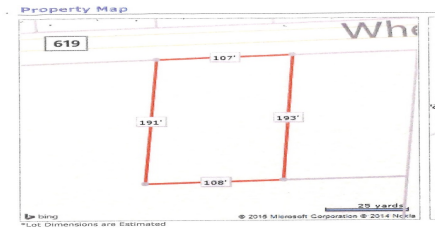

PROPERTY DETAILS

Total Rooms	
Bedrooms	0
Baths Full	0
Baths Half	0
Year Built	
Type	Residential Vacant Lot
Block Number	207
Listing #	240782
Taxes	2096.00

COMMENTS

Buildable lot in Atlantic County. Zoned Res But possible commercial use may be attainable us with a variance. Flat vacant lard lot on Wheat Rd near Brewster....

PROPERTY FEATURES

CONTACT

Ask for Rodman Pierce
Berger Realty Inc
109 E 55th St., Ocean City
Call: 609-425-8862
Email to: rpp@bergerrealty.com

Scan to see Property page.