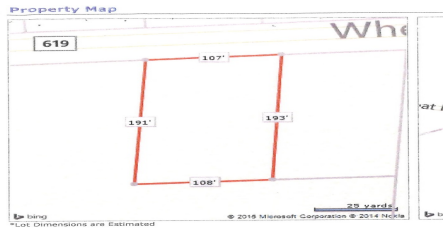

Berger Realty

Since 1926

Berger Realty, Inc
1330 Bay Avenue
Ocean City, NJ 08226
609-391-1330/609-391-1300
info@bergerrealty.com

383 Wheat, Buena, NJ, 08360

Price \$59,000.00

PROPERTY DETAILS

Total Rooms	
Bedrooms	0
Baths Full	0
Baths Half	0
Year Built	
Type	Residential Vacant Lot
Block Number	207
Listing #	240782
Taxes	2096.00

COMMENTS

Buildable lot in Atlantic County. Zoned Res But possible commercial use may be an attainable us with a variance. Flat vacant lard lot on Wheat Rd near Brewster....

PROPERTY FEATURES

CONTACT

Ask for Phillip Bellucci
Berger Realty Inc
1330 Bay Avenue, Ocean City
Call: 609-432-3649
Email to: pjb@bergerrealty.com

Total Rooms	
Bedrooms	0
Baths Full	0
Baths Half	0
Year Built	
Type	Residential Vacant Lot
Block Number	207
Listing #	240782
Taxes	2096.00

COMMENTS

Buildable lot in Atlantic County. Zoned Res But possible commercial use may be an attainable us with a variance. Flat vacant lard lot on Wheat Rd near Brewster....