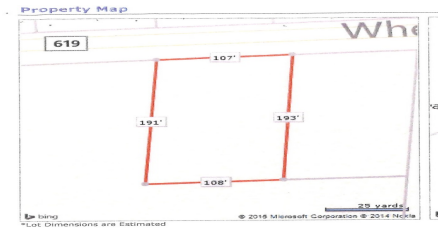

PROPERTY DETAILS

Total Rooms	
Bedrooms	0
Baths Full	0
Baths Half	0
Year Built	
Type	Residential Vacant Lot
Block Number	207
Listing #	240782
Taxes	2096.00

COMMENTS

Buildable lot in Atlantic County. Zoned Res But possible commercial use may be an attainable us with a variance. Flat vacant lard lot on Wheat Rd near Brewster....

PROPERTY FEATURES

CONTACT

Ask for Phillip Bellucci
Berger Realty Inc
1330 Bay Avenue, Ocean City
Call: 609-432-3649
Email to: pjb@bergerrealty.com

Scan to see Property page.