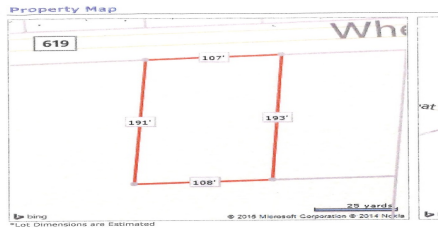

Berger Realty

Since 1926

Berger Realty, Inc.
3160 Asbury Avenue
Ocean City, NJ 08226
1-877-237-4371 / 609-399-0076
info@bergerrealty.com

383 Wheat, Buena, NJ, 08360

Price \$59,000.00

PROPERTY DETAILS

Total Rooms	
Bedrooms	0
Baths Full	0
Baths Half	0
Year Built	
Type	Residential Vacant Lot
Block Number	207
Listing #	240782
Taxes	2096.00

COMMENTS

Buildable lot in Atlantic County. Zoned Res But possible commercial use may be an attainable us with a variance. Flat vacant lard lot on Wheat Rd near Brewster....

PROPERTY FEATURES

CONTACT

Ask for Patricia Moss
Berger Realty Inc
3160 Asbury Avenue, Ocean City
Call: 609-335-4616
Email to: tcm@bergerrealty.com

PROPERTY DETAILS

Total Rooms	
Bedrooms	0
Baths Full	0
Baths Half	0
Year Built	
Type	Residential Vacant Lot
Block Number	207
Listing #	240782
Taxes	2096.00

COMMENTS

Buildable lot in Atlantic County. Zoned Res But possible commercial use may be an attainable us with a variance. Flat vacant lard lot on Wheat Rd near Brewster....