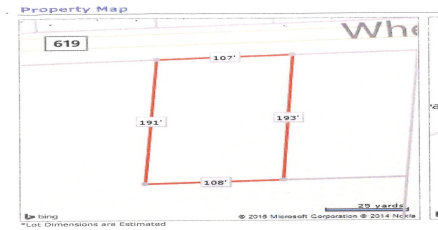

COMMENTS

Buildable lot in Atlantic County. Zoned Res But possible commercial use may be an attainable us with a variance. Flat vacant lard lot on Wheat Rd near Brewster....

PROPERTY FEATURES

CONTACT

Ask for Patricia Moss
Berger Realty Inc
3160 Asbury Avenue, Ocean City
Call: 609-335-4616
Email to: tcm@bergerrealty.com

PROPERTY DETAILS

Total Rooms	
Bedrooms	0
Baths Full	0
Baths Half	0
Year Built	
Type	Residential Vacant Lot
Block Number	207
Listing #	240782
Taxes	2096.00

COMMENTS

Buildable lot in Atlantic County. Zoned Res But possible commercial use may be an attainable us with a variance. Flat vacant lard lot on Wheat Rd near Brewster....