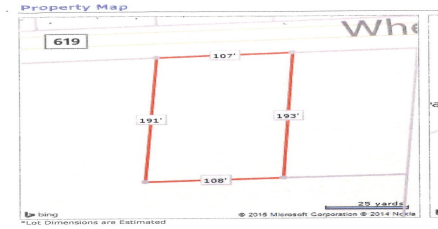

COMMENTS

Buildable lot in Atlantic County. Zoned Res But possible commercial use may be an attainable us with a variance. Flat vacant lard lot on Wheat Rd near Brewster....

PROPERTY FEATURES

CONTACT

Ask for Nicole Williams
Berger Realty Inc
3160 Asbury Avenue, Ocean City
Call: 856-357-6463
Email to: ncw@bergerrealty.com

PROPERTY DETAILS

Total Rooms	
Bedrooms	0
Baths Full	0
Baths Half	0
Year Built	
Type	Residential Vacant Lot
Block Number	207
Listing #	240782
Taxes	2096.00

COMMENTS

Buildable lot in Atlantic County. Zoned Res But possible commercial use may be an attainable us with a variance. Flat vacant lard lot on Wheat Rd near Brewster....