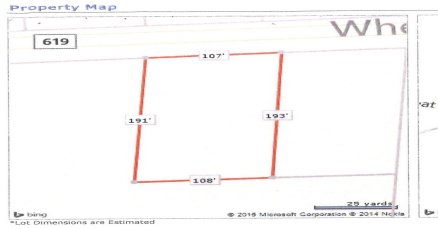

Berger Realty

Since 1926

Berger Realty, Inc.
3160 Asbury Avenue
Ocean City, NJ 08226
1-877-237-4371 / 609-399-0076
info@bergerrealty.com

383 Wheat, Buena, NJ, 08360

Price \$59,000.00

PROPERTY DETAILS

Total Rooms	
Bedrooms	0
Baths Full	0
Baths Half	0
Year Built	
Type	Residential Vacant Lot
Block Number	207
Listing #	240782
Taxes	2096.00

COMMENTS

Buildable lot in Atlantic County. Zoned Res But possible commercial use may be an attainable us with a variance. Flat vacant lard lot on Wheat Rd near Brewster....

PROPERTY FEATURES

CONTACT

Ask for Nicole Williams
Berger Realty Inc
3160 Asbury Avenue, Ocean City
Call: 856-357-6463
Email to: ncw@bergerrealty.com

PROPERTY DETAILS

Total Rooms	
Bedrooms	0
Baths Full	0
Baths Half	0
Year Built	
Type	Residential Vacant Lot
Block Number	207
Listing #	240782
Taxes	2096.00

COMMENTS

Buildable lot in Atlantic County. Zoned Res But possible commercial use may be an attainable us with a variance. Flat vacant lard lot on Wheat Rd near Brewster....