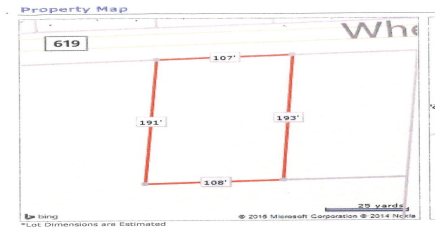

COMMENTS

Buildable lot in Atlantic County. Zoned Res But possible commercial use may be an attainable us with a variance. Flat vacant lard lot on Wheat Rd near Brewster....

PROPERTY FEATURES

CONTACT

Ask for Michael Moss
Berger Realty Inc
3160 Asbury Avenue, Ocean City
Call: 908-309-6538
Email to: mvm@bergerrealty.com

Scan to see Property page.

Berger Realty

Since 1926

Berger Realty, Inc.
3160 Asbury Avenue
Ocean City, NJ 08226
1-877-237-4371 / 609-399-0076
info@bergerrealty.com

383 Wheat, Buena, NJ, 08360

Price \$59,000.00

PROPERTY DETAILS

Total Rooms	
Bedrooms	0
Baths Full	0
Baths Half	0
Year Built	
Type	Residential Vacant Lot
Block Number	207
Listing #	240782
Taxes	2096.00

COMMENTS

Buildable lot in Atlantic County. Zoned Res But possible commercial use may be an attainable us with a variance. Flat vacant lard lot on Wheat Rd near Brewster....