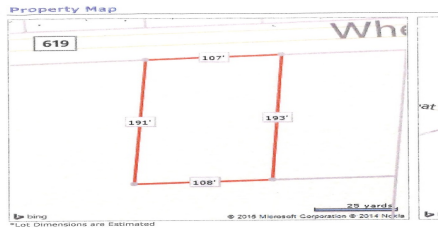

Berger Realty

Since 1926

Berger Realty, Inc.
3160 Asbury Avenue
Ocean City, NJ 08226
1-877-237-4371 / 609-399-0076
info@bergerrealty.com

383 Wheat, Buena, NJ, 08360

Price \$59,000.00

PROPERTY DETAILS

Total Rooms	
Bedrooms	0
Baths Full	0
Baths Half	0
Year Built	
Type	Residential Vacant Lot
Block Number	207
Listing #	240782
Taxes	2096.00

COMMENTS

Buildable lot in Atlantic County. Zoned Res But possible commercial use may be an attainable us with a variance. Flat vacant lard lot on Wheat Rd near Brewster....

PROPERTY FEATURES

CONTACT

Ask for Michael Moss
Berger Realty Inc
3160 Asbury Avenue, Ocean City
Call: 908-309-6538
Email to: mvm@bergerrealty.com

PROPERTY DETAILS

Total Rooms	
Bedrooms	0
Baths Full	0
Baths Half	0
Year Built	
Type	Residential Vacant Lot
Block Number	207
Listing #	240782
Taxes	2096.00

COMMENTS

Buildable lot in Atlantic County. Zoned Res But possible commercial use may be an attainable us with a variance. Flat vacant lard lot on Wheat Rd near Brewster....