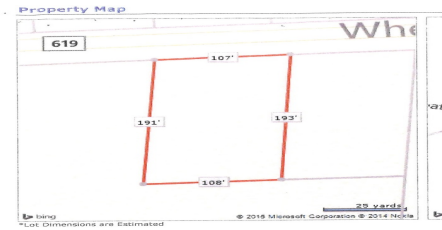

PROPERTY DETAILS

Total Rooms	
Bedrooms	0
Baths Full	0
Baths Half	0
Year Built	
Type	Residential Vacant Lot
Block Number	207
Listing #	240782
Taxes	2096.00

COMMENTS

Buildable lot in Atlantic County. Zoned Res But possible commercial use may be an attainable us with a variance. Flat vacant lard lot on Wheat Rd near Brewster....

PROPERTY FEATURES

CONTACT

Ask for Monica Raab
Berger Realty Inc
1670 Boardwalk, Ocean City
Call: 609-432-3880
Email to: msr@bergerrealty.com

Scan to see Property page.