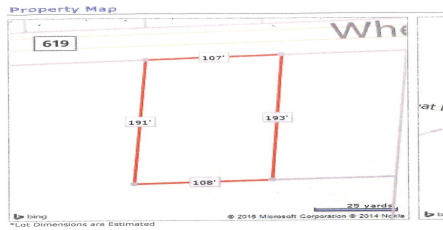

Berger Realty

Since 1926

Ocean 17
1670 Boardwalk
Ocean City, NJ 08226
609-391-0500

oc17@BergerRealty.com

383 Wheat, Buena, NJ, 08360

Price \$59,000.00

PROPERTY DETAILS

Total Rooms	
Bedrooms	0
Baths Full	0
Baths Half	0
Year Built	
Type	Residential Vacant Lot
Block Number	207
Listing #	240782
Taxes	2096.00

COMMENTS

Buildable lot in Atlantic County. Zoned Res But possible commercial use may be an attainable us with a variance. Flat vacant lard lot on Wheat Rd near Brewster....

PROPERTY FEATURES

CONTACT

Ask for Monica Raab
Berger Realty Inc
1670 Boardwalk, Ocean City
Call: 609-432-3880
Email to: msr@bergerrealty.com

Total Rooms	
Bedrooms	0
Baths Full	0
Baths Half	0
Year Built	
Type	Residential Vacant Lot
Block Number	207
Listing #	240782
Taxes	2096.00

COMMENTS

Buildable lot in Atlantic County. Zoned Res But possible commercial use may be an attainable us with a variance. Flat vacant lard lot on Wheat Rd near Brewster....