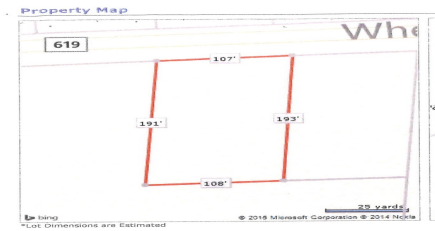

### PROPERTY DETAILS

Total Rooms	
Bedrooms	0
Baths Full	0
Baths Half	0
Year Built	
Type	Residential Vacant Lot
Block Number	207
Listing #	240782
Taxes	2096.00

### COMMENTS

*Buildable lot in Atlantic County. Zoned Res But possible commercial use may be an attainable us with a variance. Flat vacant lard lot on Wheat Rd near Brewster....*