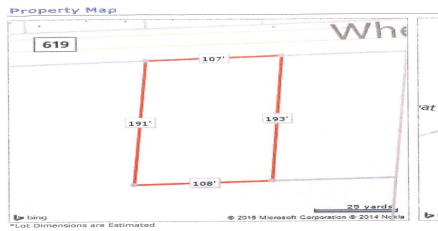

### PROPERTY DETAILS

Total Rooms	
Bedrooms	0
Baths Full	0
Baths Half	0
Year Built	
Type	Residential Vacant Lot
Block Number	207
Listing #	240782
Taxes	2096.00

### COMMENTS

*Buildable lot in Atlantic County. Zoned Res But possible commercial use may be an attainable us with a variance. Flat vacant lard lot on Wheat Rd near Brewster....*