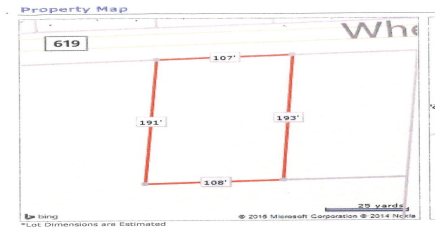

COMMENTS

Buildable lot in Atlantic County. Zoned Res But possible commercial use may be an attainable us with a variance. Flat vacant lard lot on Wheat Rd near Brewster....

PROPERTY FEATURES

CONTACT

Ask for Mary Kuchka
Berger Realty Inc
3160 Asbury Avenue, Ocean City
Call: 609-576-2790
Email to: mk@bergerrealty.com

Scan to see Property page.

Berger Realty

Since 1926

Berger Realty, Inc.
3160 Asbury Avenue
Ocean City, NJ 08226
1-877-237-4371 / 609-399-0076
info@bergerrealty.com

383 Wheat, Buena, NJ, 08360

Price \$59,000.00

PROPERTY DETAILS

Total Rooms	
Bedrooms	0
Baths Full	0
Baths Half	0
Year Built	
Type	Residential Vacant Lot
Block Number	207
Listing #	240782
Taxes	2096.00

COMMENTS

Buildable lot in Atlantic County. Zoned Res But possible commercial use may be an attainable us with a variance. Flat vacant lard lot on Wheat Rd near Brewster....