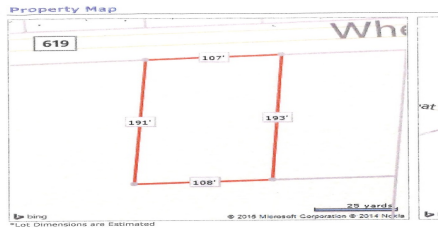

Berger Realty

Since 1926

Berger Realty, Inc.
3160 Asbury Avenue
Ocean City, NJ 08226
1-877-237-4371 / 609-399-0076
info@bergerrealty.com

383 Wheat, Buena, NJ, 08360

Price \$59,000.00

PROPERTY DETAILS

Total Rooms	
Bedrooms	0
Baths Full	0
Baths Half	0
Year Built	
Type	Residential Vacant Lot
Block Number	207
Listing #	240782
Taxes	2096.00

COMMENTS

Buildable lot in Atlantic County. Zoned Res But possible commercial use may be an attainable us with a variance. Flat vacant lard lot on Wheat Rd near Brewster....

PROPERTY FEATURES

CONTACT

Ask for Mary Kuchka
Berger Realty Inc
3160 Asbury Avenue, Ocean City
Call: 609-576-2790
Email to: mk@bergerrealty.com

PROPERTY DETAILS

Total Rooms	
Bedrooms	0
Baths Full	0
Baths Half	0
Year Built	
Type	Residential Vacant Lot
Block Number	207
Listing #	240782
Taxes	2096.00

COMMENTS

Buildable lot in Atlantic County. Zoned Res But possible commercial use may be an attainable us with a variance. Flat vacant lard lot on Wheat Rd near Brewster....