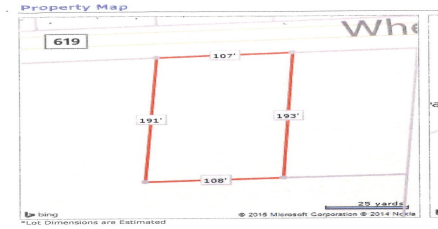

PROPERTY DETAILS

Total Rooms	
Bedrooms	0
Baths Full	0
Baths Half	0
Year Built	
Type	Residential Vacant Lot
Block Number	207
Listing #	240782
Taxes	2096.00

COMMENTS

Buildable lot in Atlantic County. Zoned Res But possible commercial use may be an attainable us with a variance. Flat vacant lard lot on Wheat Rd near Brewster....

PROPERTY FEATURES

CONTACT

Ask for Ludwik Samselski
Berger Realty Inc
1330 Bay Avenue, Ocean City
Call: 609-545-0757
Email to: ls@bergerrealty.com

Scan to see Property page.