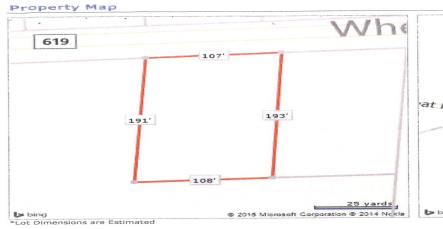

Berger Realty

Since 1926

Berger Realty, Inc
1330 Bay Avenue
Ocean City, NJ 08226
609-391-1330/609-391-1300
info@bergerrealty.com

383 Wheat, Buena, NJ, 08360

Price \$59,000.00

PROPERTY DETAILS

Total Rooms	
Bedrooms	0
Baths Full	0
Baths Half	0
Year Built	
Type	Residential Vacant Lot
Block Number	207
Listing #	240782
Taxes	2096.00

COMMENTS

Buildable lot in Atlantic County. Zoned Res But possible commercial use may be an attainable us with a variance. Flat vacant lard lot on Wheat Rd near Brewster....

PROPERTY FEATURES

CONTACT

Ask for Ludwik Samselski
Berger Realty Inc
1330 Bay Avenue, Ocean City
Call: 609-545-0757
Email to: ls@bergerrealty.com

Total Rooms	
Bedrooms	0
Baths Full	0
Baths Half	0
Year Built	
Type	Residential Vacant Lot
Block Number	207
Listing #	240782
Taxes	2096.00

COMMENTS

Buildable lot in Atlantic County. Zoned Res But possible commercial use may be an attainable us with a variance. Flat vacant lard lot on Wheat Rd near Brewster....