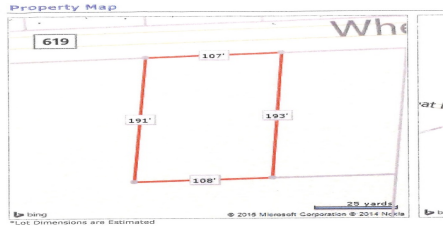

### PROPERTY DETAILS

|              |                        |
|--------------|------------------------|
| Total Rooms  |                        |
| Bedrooms     | 0                      |
| Baths Full   | 0                      |
| Baths Half   | 0                      |
| Year Built   |                        |
| Type         | Residential Vacant Lot |
| Block Number | 207                    |
| Listing #    | 240782                 |
| Taxes        | 2096.00                |

### COMMENTS

*Buildable lot in Atlantic County. Zoned Res But possible commercial use may be an attainable us with a variance. Flat vacant lard lot on Wheat Rd near Brewster....*