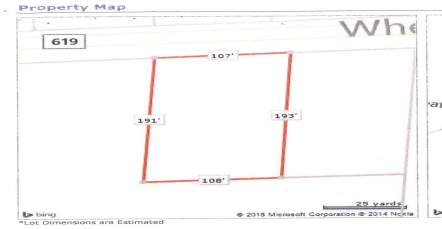

### PROPERTY DETAILS

|              |                        |
|--------------|------------------------|
| Total Rooms  |                        |
| Bedrooms     | 0                      |
| Baths Full   | 0                      |
| Baths Half   | 0                      |
| Year Built   |                        |
| Type         | Residential Vacant Lot |
| Block Number | 207                    |
| Listing #    | 240782                 |
| Taxes        | 2096.00                |

### COMMENTS

*Buildable lot in Atlantic County. Zoned Res But possible commercial use may be an attainable us with a variance. Flat vacant lard lot on Wheat Rd near Brewster....*