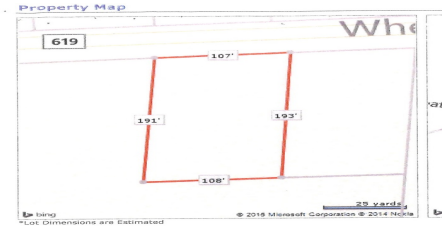

PROPERTY DETAILS

Total Rooms	
Bedrooms	0
Baths Full	0
Baths Half	0
Year Built	
Type	Residential Vacant Lot
Block Number	207
Listing #	240782
Taxes	2096.00

COMMENTS

Buildable lot in Atlantic County. Zoned Res But possible commercial use may be an attainable us with a variance. Flat vacant lard lot on Wheat Rd near Brewster....

PROPERTY FEATURES

CONTACT

Ask for Linda Watts
Berger Realty Inc
1670 Boardwalk, Ocean City
Call: 609-230-6595
Email to: ljw@bergerrealty.com

Scan to see Property page.