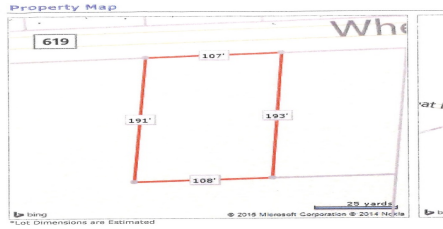

Berger Realty

Since 1926

Ocean 17
1670 Boardwalk
Ocean City, NJ 08226
609-391-0500

oc17@BergerRealty.com

383 Wheat, Buena, NJ, 08360

Price \$59,000.00

PROPERTY DETAILS

Total Rooms	
Bedrooms	0
Baths Full	0
Baths Half	0
Year Built	
Type	Residential Vacant Lot
Block Number	207
Listing #	240782
Taxes	2096.00

COMMENTS

Buildable lot in Atlantic County. Zoned Res But possible commercial use may be an attainable us with a variance. Flat vacant lard lot on Wheat Rd near Brewster....

PROPERTY FEATURES

CONTACT

Ask for Linda Watts
Berger Realty Inc
1670 Boardwalk, Ocean City
Call: 609-230-6595
Email to: ljw@bergerrealty.com

Total Rooms	
Bedrooms	0
Baths Full	0
Baths Half	0
Year Built	
Type	Residential Vacant Lot
Block Number	207
Listing #	240782
Taxes	2096.00

COMMENTS

Buildable lot in Atlantic County. Zoned Res But possible commercial use may be an attainable us with a variance. Flat vacant lard lot on Wheat Rd near Brewster....