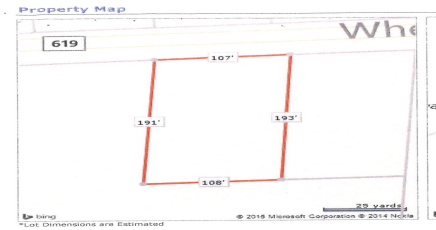

COMMENTS

Buildable lot in Atlantic County. Zoned Res But possible commercial use may be an attainable us with a variance. Flat vacant lard lot on Wheat Rd near Brewster....

PROPERTY FEATURES

CONTACT

Ask for Ken Sedberry
Berger Realty Inc
3160 Asbury Avenue, Ocean City
Call: 609-442-3850
Email to: kas@bergerrealty.com
http://www.buytheshore.com

PROPERTY DETAILS

Total Rooms	
Bedrooms	0
Baths Full	0
Baths Half	0
Year Built	
Type	Residential Vacant Lot
Block Number	207
Listing #	240782
Taxes	2096.00

COMMENTS

Buildable lot in Atlantic County. Zoned Res But possible commercial use may be an attainable us with a variance. Flat vacant lard lot on Wheat Rd near Brewster....