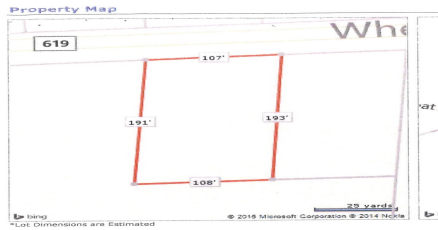

Berger Realty

Since 1926

Berger Realty, Inc.
3160 Asbury Avenue
Ocean City, NJ 08226
1-877-237-4371 / 609-399-0076
info@bergerrealty.com

383 Wheat, Buena, NJ, 08360

Price \$59,000.00

PROPERTY DETAILS

Total Rooms	
Bedrooms	0
Baths Full	0
Baths Half	0
Year Built	
Type	Residential Vacant Lot
Block Number	207
Listing #	240782
Taxes	2096.00

COMMENTS

Buildable lot in Atlantic County. Zoned Res But possible commercial use may be an attainable us with a variance. Flat vacant lard lot on Wheat Rd near Brewster....

PROPERTY FEATURES

CONTACT

Ask for Ken Sedberry
Berger Realty Inc
3160 Asbury Avenue, Ocean City
Call: 609-442-3850
Email to: kas@bergerrealty.com
http://www.buytheshore.com

PROPERTY DETAILS

Total Rooms	
Bedrooms	0
Baths Full	0
Baths Half	0
Year Built	
Type	Residential Vacant Lot
Block Number	207
Listing #	240782
Taxes	2096.00

COMMENTS

Buildable lot in Atlantic County. Zoned Res But possible commercial use may be an attainable us with a variance. Flat vacant lard lot on Wheat Rd near Brewster....