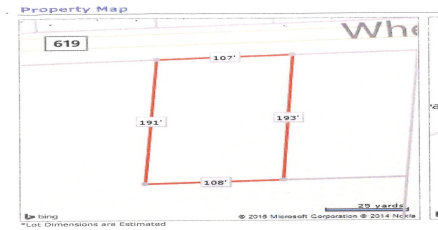

COMMENTS

Buildable lot in Atlantic County. Zoned Res But possible commercial use may be an attainable us with a variance. Flat vacant lard lot on Wheat Rd near Brewster....

PROPERTY FEATURES

CONTACT

Ask for Karen A. Becker
Berger Realty Inc
3160 Asbury Avenue, Ocean City
Call: 609-364-0999
Email to: kab@bergerrealty.com

PROPERTY DETAILS

Total Rooms	
Bedrooms	0
Baths Full	0
Baths Half	0
Year Built	
Type	Residential Vacant Lot
Block Number	207
Listing #	240782
Taxes	2096.00

COMMENTS

Buildable lot in Atlantic County. Zoned Res But possible commercial use may be an attainable us with a variance. Flat vacant lard lot on Wheat Rd near Brewster....