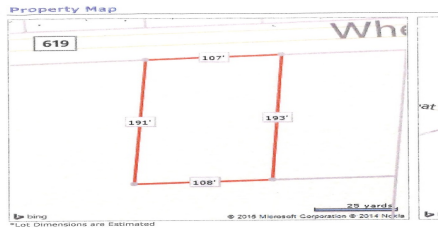

Berger Realty

Since 1926

Berger Realty, Inc.
3160 Asbury Avenue
Ocean City, NJ 08226
1-877-237-4371 / 609-399-0076
info@bergerrealty.com

383 Wheat, Buena, NJ, 08360

Price \$59,000.00

PROPERTY DETAILS

Total Rooms	
Bedrooms	0
Baths Full	0
Baths Half	0
Year Built	
Type	Residential Vacant Lot
Block Number	207
Listing #	240782
Taxes	2096.00

COMMENTS

Buildable lot in Atlantic County. Zoned Res But possible commercial use may be an attainable us with a variance. Flat vacant lard lot on Wheat Rd near Brewster....

PROPERTY FEATURES

CONTACT

Ask for Karen A. Becker
Berger Realty Inc
3160 Asbury Avenue, Ocean City
Call: 609-364-0999
Email to: kab@bergerrealty.com

PROPERTY DETAILS

Total Rooms	
Bedrooms	0
Baths Full	0
Baths Half	0
Year Built	
Type	Residential Vacant Lot
Block Number	207
Listing #	240782
Taxes	2096.00

COMMENTS

Buildable lot in Atlantic County. Zoned Res But possible commercial use may be an attainable us with a variance. Flat vacant lard lot on Wheat Rd near Brewster....