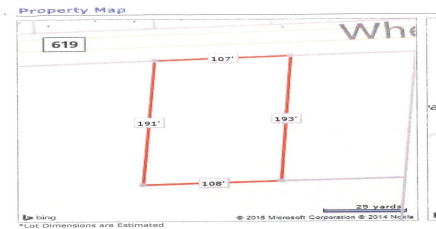

COMMENTS

Buildable lot in Atlantic County. Zoned Res But possible commercial use may be an attainable us with a variance. Flat vacant lard lot on Wheat Rd near Brewster....

PROPERTY FEATURES

CONTACT

Ask for Joe Young
Berger Realty Inc
3160 Asbury Avenue, Ocean City
Call:
Email to: jty@bergerrealty.com

PROPERTY DETAILS

Total Rooms	
Bedrooms	0
Baths Full	0
Baths Half	0
Year Built	
Type	Residential Vacant Lot
Block Number	207
Listing #	240782
Taxes	2096.00

COMMENTS

Buildable lot in Atlantic County. Zoned Res But possible commercial use may be an attainable us with a variance. Flat vacant lard lot on Wheat Rd near Brewster....