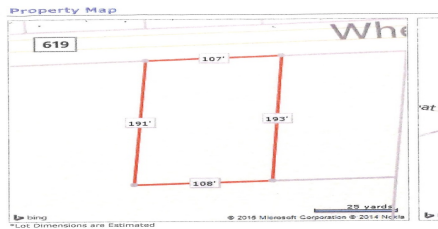

Berger Realty

Since 1926

Berger Realty, Inc.
3160 Asbury Avenue
Ocean City, NJ 08226
1-877-237-4371 / 609-399-0076
info@bergerrealty.com

383 Wheat, Buena, NJ, 08360

Price \$59,000.00

PROPERTY DETAILS

Total Rooms	
Bedrooms	0
Baths Full	0
Baths Half	0
Year Built	
Type	Residential Vacant Lot
Block Number	207
Listing #	240782
Taxes	2096.00

COMMENTS

Buildable lot in Atlantic County. Zoned Res But possible commercial use may be an attainable us with a variance. Flat vacant lard lot on Wheat Rd near Brewster....

PROPERTY FEATURES

CONTACT

Ask for Joe Young
Berger Realty Inc
3160 Asbury Avenue, Ocean City
Call:
Email to: jty@bergerrealty.com

PROPERTY DETAILS

Total Rooms	
Bedrooms	0
Baths Full	0
Baths Half	0
Year Built	
Type	Residential Vacant Lot
Block Number	207
Listing #	240782
Taxes	2096.00

COMMENTS

Buildable lot in Atlantic County. Zoned Res But possible commercial use may be an attainable us with a variance. Flat vacant lard lot on Wheat Rd near Brewster....