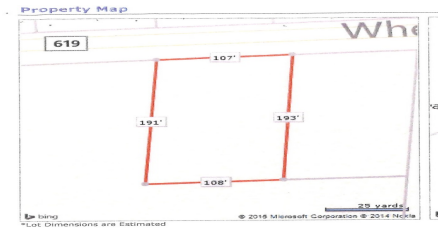

PROPERTY DETAILS

Total Rooms	
Bedrooms	0
Baths Full	0
Baths Half	0
Year Built	
Type	Residential Vacant Lot
Block Number	207
Listing #	240782
Taxes	2096.00

COMMENTS

Buildable lot in Atlantic County. Zoned Res But possible commercial use may be an attainable us with a variance. Flat vacant lard lot on Wheat Rd near Brewster....

PROPERTY FEATURES

CONTACT

Ask for John Tonkinson
Berger Realty Inc
1330 Bay Avenue, Ocean City
Call: 609-741-7841
Email to: jtn@bergerrealty.com

Scan to see Property page.