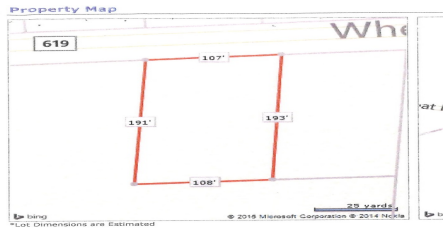

Berger Realty

Since 1926

Berger Realty, Inc
1330 Bay Avenue
Ocean City, NJ 08226
609-391-1330/609-391-1300
info@bergerrealty.com

383 Wheat, Buena, NJ, 08360

Price \$59,000.00

PROPERTY DETAILS

Total Rooms	
Bedrooms	0
Baths Full	0
Baths Half	0
Year Built	
Type	Residential Vacant Lot
Block Number	207
Listing #	240782
Taxes	2096.00

COMMENTS

Buildable lot in Atlantic County. Zoned Res But possible commercial use may be an attainable us with a variance. Flat vacant lard lot on Wheat Rd near Brewster....

PROPERTY FEATURES

CONTACT

Ask for John Tonkinson
Berger Realty Inc
1330 Bay Avenue, Ocean City
Call: 609-741-7841
Email to: jtn@bergerrealty.com

Total Rooms	
Bedrooms	0
Baths Full	0
Baths Half	0
Year Built	
Type	Residential Vacant Lot
Block Number	207
Listing #	240782
Taxes	2096.00

COMMENTS

Buildable lot in Atlantic County. Zoned Res But possible commercial use may be an attainable us with a variance. Flat vacant lard lot on Wheat Rd near Brewster....