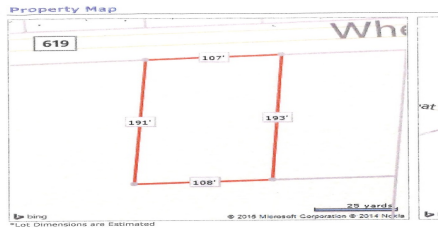

Berger Realty

Since 1926

Berger Realty, Inc.
3160 Asbury Avenue
Ocean City, NJ 08226
1-877-237-4371 / 609-399-0076
info@bergerrealty.com

383 Wheat, Buena, NJ, 08360

Price \$59,000.00

PROPERTY DETAILS

Total Rooms	
Bedrooms	0
Baths Full	0
Baths Half	0
Year Built	
Type	Residential Vacant Lot
Block Number	207
Listing #	240782
Taxes	2096.00

COMMENTS

Buildable lot in Atlantic County. Zoned Res But possible commercial use may be an attainable us with a variance. Flat vacant lard lot on Wheat Rd near Brewster....

PROPERTY FEATURES

CONTACT

Ask for Jeff Thompson
Berger Realty Inc
3160 Asbury Avenue, Ocean City
Call: 609-780-0050
Email to: jst@bergerrealty.com

PROPERTY DETAILS

Total Rooms	
Bedrooms	0
Baths Full	0
Baths Half	0
Year Built	
Type	Residential Vacant Lot
Block Number	207
Listing #	240782
Taxes	2096.00

COMMENTS

Buildable lot in Atlantic County. Zoned Res But possible commercial use may be an attainable us with a variance. Flat vacant lard lot on Wheat Rd near Brewster....