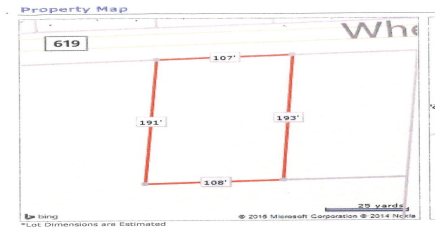

COMMENTS

Buildable lot in Atlantic County. Zoned Res But possible commercial use may be an attainable us with a variance. Flat vacant lard lot on Wheat Rd near Brewster....

PROPERTY FEATURES

CONTACT

Ask for Jeff Thompson
Berger Realty Inc
3160 Asbury Avenue, Ocean City
Call: 609-780-0050
Email to: jst@bergerrealty.com

Scan to see Property page.

Berger Realty

Since 1926

Berger Realty, Inc.
3160 Asbury Avenue
Ocean City, NJ 08226
1-877-237-4371 / 609-399-0076
info@bergerrealty.com

383 Wheat, Buena, NJ, 08360

Price \$59,000.00

PROPERTY DETAILS

Total Rooms	
Bedrooms	0
Baths Full	0
Baths Half	0
Year Built	
Type	Residential Vacant Lot
Block Number	207
Listing #	240782
Taxes	2096.00

COMMENTS

Buildable lot in Atlantic County. Zoned Res But possible commercial use may be an attainable us with a variance. Flat vacant lard lot on Wheat Rd near Brewster....