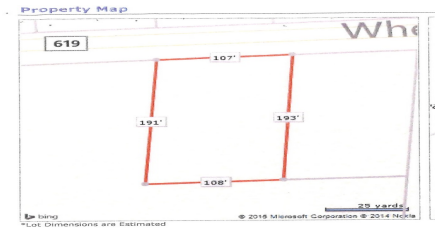

COMMENTS

Buildable lot in Atlantic County. Zoned Res But possible commercial use may be an attainable us with a variance. Flat vacant lard lot on Wheat Rd near Brewster....

PROPERTY FEATURES

CONTACT

Ask for J.K. Hepner, III
Berger Realty Inc
3160 Asbury Avenue, Ocean City
Call: 609-457-9457
Email to: jkh@bergerrealty.com

Scan to see Property page.

Berger Realty

Since 1926

Berger Realty, Inc.
3160 Asbury Avenue
Ocean City, NJ 08226
1-877-237-4371 / 609-399-0076
info@bergerrealty.com

383 Wheat, Buena, NJ, 08360

Price \$59,000.00

PROPERTY DETAILS

Total Rooms	
Bedrooms	0
Baths Full	0
Baths Half	0
Year Built	
Type	Residential Vacant Lot
Block Number	207
Listing #	240782
Taxes	2096.00

COMMENTS

Buildable lot in Atlantic County. Zoned Res But possible commercial use may be an attainable us with a variance. Flat vacant lard lot on Wheat Rd near Brewster....