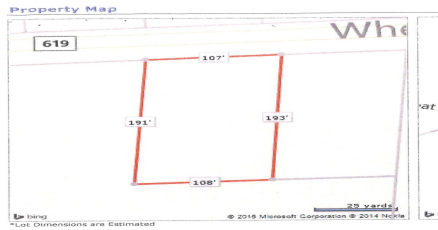

Berger Realty

Since 1926

Berger Realty, Inc.
3160 Asbury Avenue
Ocean City, NJ 08226
1-877-237-4371 / 609-399-0076
info@bergerrealty.com

383 Wheat, Buena, NJ, 08360

Price \$59,000.00

PROPERTY DETAILS

Total Rooms	
Bedrooms	0
Baths Full	0
Baths Half	0
Year Built	
Type	Residential Vacant Lot
Block Number	207
Listing #	240782
Taxes	2096.00

COMMENTS

Buildable lot in Atlantic County. Zoned Res But possible commercial use may be an attainable us with a variance. Flat vacant lard lot on Wheat Rd near Brewster....

PROPERTY FEATURES

CONTACT

Ask for J.K. Hepner, III
Berger Realty Inc
3160 Asbury Avenue, Ocean City
Call: 609-457-9457
Email to: jkh@bergerrealty.com

PROPERTY DETAILS

Total Rooms	
Bedrooms	0
Baths Full	0
Baths Half	0
Year Built	
Type	Residential Vacant Lot
Block Number	207
Listing #	240782
Taxes	2096.00

COMMENTS

Buildable lot in Atlantic County. Zoned Res But possible commercial use may be an attainable us with a variance. Flat vacant lard lot on Wheat Rd near Brewster....