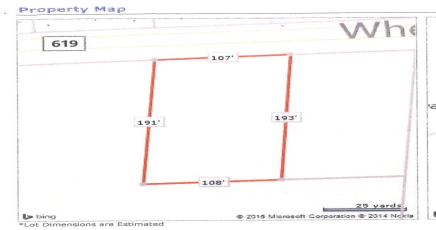

COMMENTS

Buildable lot in Atlantic County. Zoned Res But possible commercial use may be an attainable us with a variance. Flat vacant lard lot on Wheat Rd near Brewster....

PROPERTY FEATURES

CONTACT

Ask for Jeremy Kershbaumer
Berger Realty Inc
3160 Asbury Avenue, Ocean City
Call: 609-367-3669
Email to: jek@bergerrealty.com

PROPERTY DETAILS

Total Rooms	
Bedrooms	0
Baths Full	0
Baths Half	0
Year Built	
Type	Residential Vacant Lot
Block Number	207
Listing #	240782
Taxes	2096.00

COMMENTS

Buildable lot in Atlantic County. Zoned Res But possible commercial use may be an attainable us with a variance. Flat vacant lard lot on Wheat Rd near Brewster....