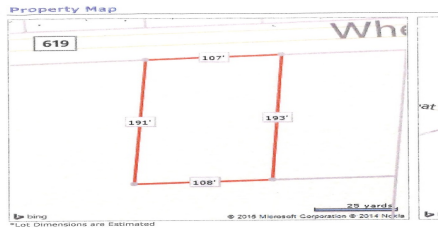

Berger Realty

Since 1926

Berger Realty, Inc.
3160 Asbury Avenue
Ocean City, NJ 08226
1-877-237-4371 / 609-399-0076
info@bergerrealty.com

383 Wheat, Buena, NJ, 08360

Price \$59,000.00

PROPERTY DETAILS

Total Rooms	
Bedrooms	0
Baths Full	0
Baths Half	0
Year Built	
Type	Residential Vacant Lot
Block Number	207
Listing #	240782
Taxes	2096.00

COMMENTS

Buildable lot in Atlantic County. Zoned Res But possible commercial use may be an attainable us with a variance. Flat vacant lard lot on Wheat Rd near Brewster....

PROPERTY FEATURES

CONTACT

Ask for Jeremy Kershbaumer
Berger Realty Inc
3160 Asbury Avenue, Ocean City
Call: 609-367-3669
Email to: jek@bergerrealty.com

PROPERTY DETAILS

Total Rooms	
Bedrooms	0
Baths Full	0
Baths Half	0
Year Built	
Type	Residential Vacant Lot
Block Number	207
Listing #	240782
Taxes	2096.00

COMMENTS

Buildable lot in Atlantic County. Zoned Res But possible commercial use may be an attainable us with a variance. Flat vacant lard lot on Wheat Rd near Brewster....