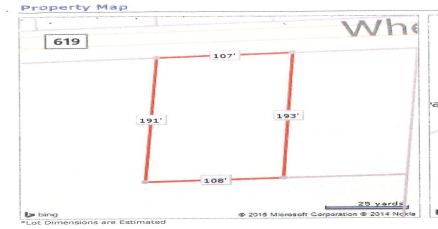

COMMENTS

Buildable lot in Atlantic County. Zoned Res But possible commercial use may be an attainable us with a variance. Flat vacant lard lot on Wheat Rd near Brewster....

PROPERTY FEATURES

CONTACT

Ask for John Greiner
Berger Realty Inc
3160 Asbury Avenue, Ocean City
Call: 609-231-7598
Email to: jag@bergerrealty.com

PROPERTY DETAILS

Total Rooms	
Bedrooms	0
Baths Full	0
Baths Half	0
Year Built	
Type	Residential Vacant Lot
Block Number	207
Listing #	240782
Taxes	2096.00

COMMENTS

Buildable lot in Atlantic County. Zoned Res But possible commercial use may be an attainable us with a variance. Flat vacant lard lot on Wheat Rd near Brewster....