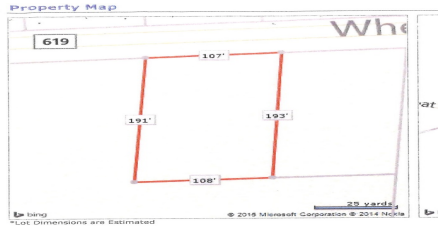

Berger Realty

Since 1926

Berger Realty, Inc.
3160 Asbury Avenue
Ocean City, NJ 08226
1-877-237-4371 / 609-399-0076
info@bergerrealty.com

383 Wheat, Buena, NJ, 08360

Price \$59,000.00

PROPERTY DETAILS

Total Rooms	
Bedrooms	0
Baths Full	0
Baths Half	0
Year Built	
Type	Residential Vacant Lot
Block Number	207
Listing #	240782
Taxes	2096.00

COMMENTS

Buildable lot in Atlantic County. Zoned Res But possible commercial use may be an attainable us with a variance. Flat vacant lard lot on Wheat Rd near Brewster....

PROPERTY FEATURES

CONTACT

Ask for John Greiner
Berger Realty Inc
3160 Asbury Avenue, Ocean City
Call: 609-231-7598
Email to: jag@bergerrealty.com

PROPERTY DETAILS

Total Rooms	
Bedrooms	0
Baths Full	0
Baths Half	0
Year Built	
Type	Residential Vacant Lot
Block Number	207
Listing #	240782
Taxes	2096.00

COMMENTS

Buildable lot in Atlantic County. Zoned Res But possible commercial use may be an attainable us with a variance. Flat vacant lard lot on Wheat Rd near Brewster....