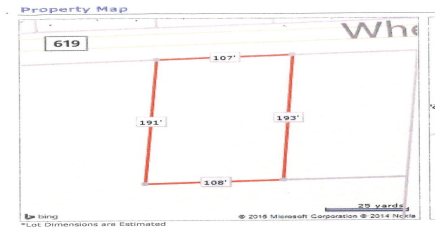

COMMENTS

Buildable lot in Atlantic County. Zoned Res But possible commercial use may be an attainable us with a variance. Flat vacant lard lot on Wheat Rd near Brewster....

PROPERTY FEATURES

CONTACT

Ask for Graham Ginn
Berger Realty Inc
3160 Asbury Avenue, Ocean City
Call: 609-602-4884
Email to: gmg@bergerrealty.com
https://www.ocnj.com

PROPERTY DETAILS

| | |
|--------------|------------------------|
| Total Rooms | |
| Bedrooms | 0 |
| Baths Full | 0 |
| Baths Half | 0 |
| Year Built | |
| Type | Residential Vacant Lot |
| Block Number | 207 |
| Listing # | 240782 |
| Taxes | 2096.00 |