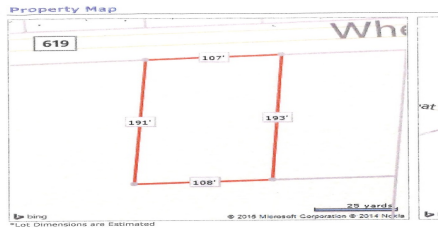

Berger Realty

Since 1926

Berger Realty, Inc.
3160 Asbury Avenue
Ocean City, NJ 08226
1-877-237-4371 / 609-399-0076
info@bergerrealty.com

383 Wheat, Buena, NJ, 08360

Price \$59,000.00

PROPERTY DETAILS

| | |
|--------------|------------------------|
| Total Rooms | |
| Bedrooms | 0 |
| Baths Full | 0 |
| Baths Half | 0 |
| Year Built | |
| Type | Residential Vacant Lot |
| Block Number | 207 |
| Listing # | 240782 |
| Taxes | 2096.00 |

COMMENTS

Buildable lot in Atlantic County. Zoned Res But possible commercial use may be an attainable us with a variance. Flat vacant lard lot on Wheat Rd near Brewster....

PROPERTY FEATURES

CONTACT

Ask for Graham Ginn
Berger Realty Inc
3160 Asbury Avenue, Ocean City
Call: 609-602-4884
Email to: gmg@bergerrealty.com
https://www.ocnj.com

PROPERTY DETAILS

| | |
|--------------|------------------------|
| Total Rooms | |
| Bedrooms | 0 |
| Baths Full | 0 |
| Baths Half | 0 |
| Year Built | |
| Type | Residential Vacant Lot |
| Block Number | 207 |
| Listing # | 240782 |
| Taxes | 2096.00 |