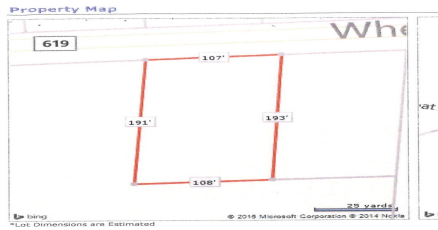

### PROPERTY DETAILS

Total Rooms	
Bedrooms	0
Baths Full	0
Baths Half	0
Year Built	
Type	Residential Vacant Lot
Block Number	207
Listing #	240782
Taxes	2096.00

### COMMENTS

*Buildable lot in Atlantic County. Zoned Res But possible commercial use may be attainable us with a variance. Flat vacant lard lot on Wheat Rd near Brewster....*