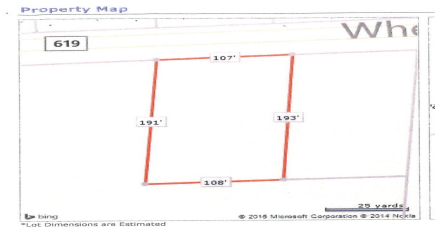

### PROPERTY DETAILS

Total Rooms	
Bedrooms	0
Baths Full	0
Baths Half	0
Year Built	
Type	Residential Vacant Lot
Block Number	207
Listing #	240782
Taxes	2096.00

### COMMENTS

*Buildable lot in Atlantic County. Zoned Res But possible commercial use may be attainable us with a variance. Flat vacant lard lot on Wheat Rd near Brewster....*