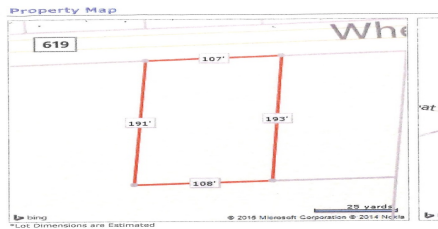

### PROPERTY DETAILS

Total Rooms	
Bedrooms	0
Baths Full	0
Baths Half	0
Year Built	
Type	Residential Vacant Lot
Block Number	207
Listing #	240782
Taxes	2096.00

### COMMENTS

*Buildable lot in Atlantic County. Zoned Res But possible commercial use may be an attainable us with a variance. Flat vacant lard lot on Wheat Rd near Brewster....*