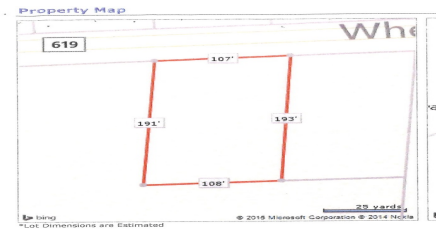

### PROPERTY DETAILS

Total Rooms	
Bedrooms	0
Baths Full	0
Baths Half	0
Year Built	
Type	Residential Vacant Lot
Block Number	207
Listing #	240782
Taxes	2096.00

### COMMENTS

*Buildable lot in Atlantic County. Zoned Res But possible commercial use may be an attainable us with a variance. Flat vacant lard lot on Wheat Rd near Brewster....*