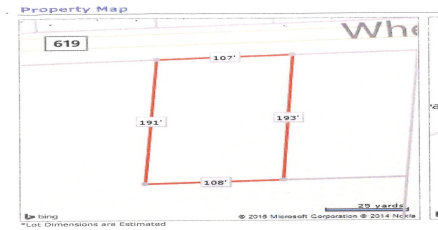

COMMENTS

Buildable lot in Atlantic County. Zoned Res But possible commercial use may be an attainable us with a variance. Flat vacant lard lot on Wheat Rd near Brewster....

PROPERTY FEATURES

CONTACT

Ask for Evelyn "Evie" Schweibinz
Berger Realty Inc
3160 Asbury Avenue, Ocean City
Call:
Email to: ems@bergerrealty.com

PROPERTY DETAILS

Total Rooms	
Bedrooms	0
Baths Full	0
Baths Half	0
Year Built	
Type	Residential Vacant Lot
Block Number	207
Listing #	240782
Taxes	2096.00

COMMENTS

Buildable lot in Atlantic County. Zoned Res But possible commercial use may be an attainable us with a variance. Flat vacant lard lot on Wheat Rd near Brewster....