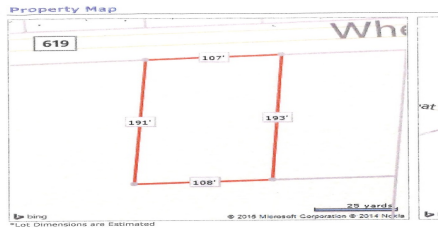

Berger Realty

Since 1926

Berger Realty, Inc.
3160 Asbury Avenue
Ocean City, NJ 08226
1-877-237-4371 / 609-399-0076
info@bergerrealty.com

383 Wheat, Buena, NJ, 08360

Price \$59,000.00

PROPERTY DETAILS

Total Rooms	
Bedrooms	0
Baths Full	0
Baths Half	0
Year Built	
Type	Residential Vacant Lot
Block Number	207
Listing #	240782
Taxes	2096.00

COMMENTS

Buildable lot in Atlantic County. Zoned Res But possible commercial use may be an attainable us with a variance. Flat vacant lard lot on Wheat Rd near Brewster....

PROPERTY FEATURES

CONTACT

Ask for Evelyn "Evie" Schweibinz
Berger Realty Inc
3160 Asbury Avenue, Ocean City
Call:
Email to: ems@bergerrealty.com

PROPERTY DETAILS

Total Rooms	
Bedrooms	0
Baths Full	0
Baths Half	0
Year Built	
Type	Residential Vacant Lot
Block Number	207
Listing #	240782
Taxes	2096.00

COMMENTS

Buildable lot in Atlantic County. Zoned Res But possible commercial use may be an attainable us with a variance. Flat vacant lard lot on Wheat Rd near Brewster....